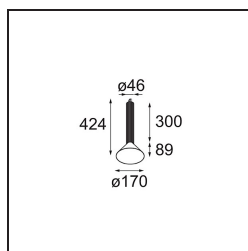

Specifications

Material	13520120
Light Source Type	LED
LED Type	BRIDGELUX V6 HD G8
LED technology	LED COB
CRI	Min. 90
Colour Temperature	3000K
Lifetime	L80B10 @50,000 Hours
Lamp Included	Yes
Number of Light Sources	1
CIE flux code	100 100 100 100 69
Binning (SDCM)	2
Light Direction	Down
Optic	Reflector
Measured beam angle (°)	41.9
Input Voltage	Constant Current Driver Required
Electrical Class	III
IP Rating	20
Glow wire rating (°C)	960
Indoor/Outdoor	Indoor
Application	Ceiling
Mounting	Suspended
Adjustability	Not Applicable
Distance to Lighted Object (m)	0,1
Primary Colour & Primary Finish	Black, Anodised
Secondary Colour & Secondary Finish	Black, Brushed Anodised
Gross weight (g)	1160.0
Drive current (mA)	350 500
Min. forward voltage (Vf)	15,4 15,8
Max. forward voltage (Vf)	18,8 19,4
Connected load (W)	6,0 8,8
Luminous flux per lamp (lm)	504 679
Efficacy (lm/W)	88 80
Glare rating	21 22