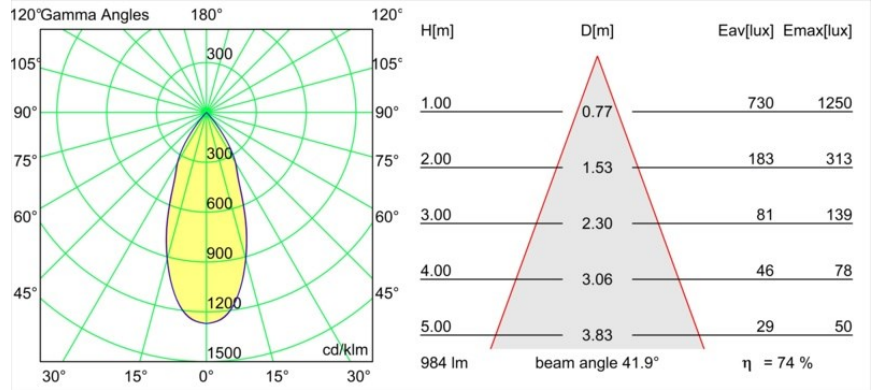

Light distribution & beam diagram