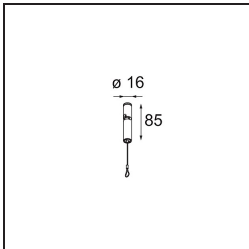

- **13523736** Suspension Point Extruded Kompas (Incl. Suspension Cable 2000) Grey White Matt
- **13523732** Suspension Point Extruded Kompas (Incl. Suspension Cable 2000) Black Structure
- **13570632** Kompas Round Surface 340 DE Black Structure
- **13571209** Kompas Round Surface 340 50W 1-10V DI 500mA White Structure
- **13571232** Kompas Round Surface 340 50W 1-10V DI 500mA Black Structure
- **13571309** Kompas Round Surface 340 50W DALI DI 500mA White Structure