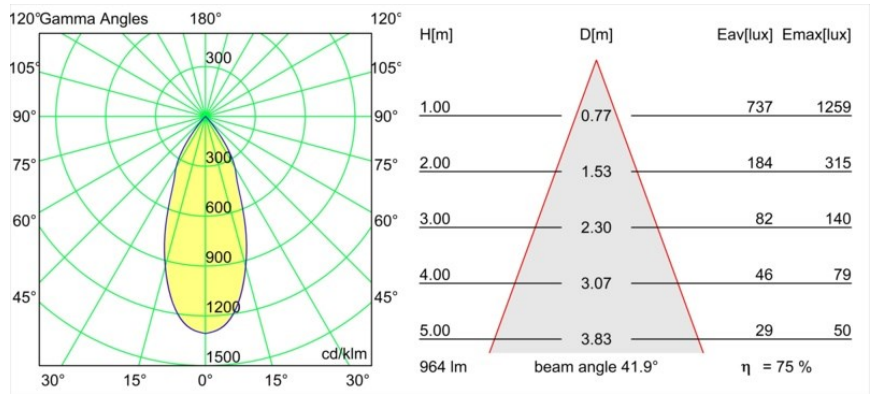

Light distribution & beam diagram