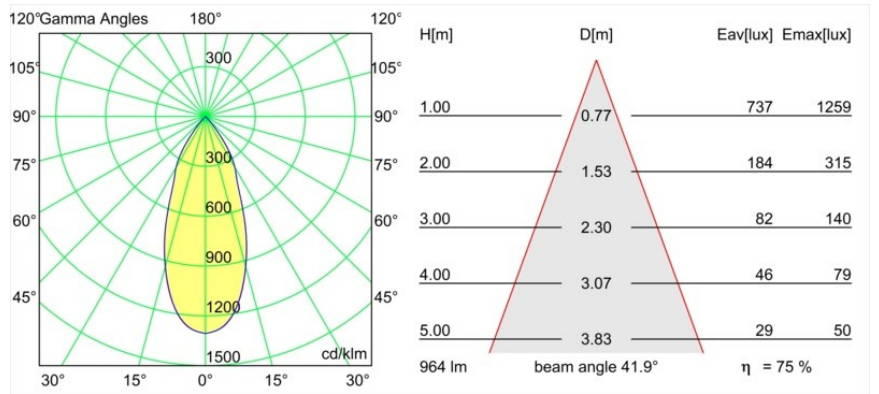

Light distribution & beam diagram