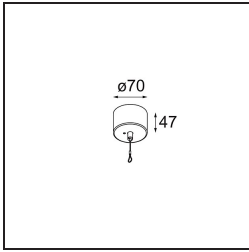

Specifications

Material	13520034
Light Source Type	LED
LED Type	BRIDGELUX V6 HD G8
LED technology	LED COB
CRI	Min. 90
Colour Temperature	2700K
Lifetime	L80B10 @50,000 Hours
Lamp Included	Yes
Number of Light Sources	1
CIE flux code	99 100 100 100 72
Binning (SDCM)	2
Light Direction	Down
Optic	Reflector
Measured beam angle (°)	41.9
Input Voltage	Constant Current Driver Required
Electrical Class	III
IP Rating	20
Glow wire rating (°C)	960
Indoor/Outdoor	Indoor
Application	Ceiling
Mounting	Suspended
Adjustability	Not Applicable
Distance to Lighted Object (m)	0,1
Primary Colour & Primary Finish	Champagne, Anodised
Secondary Colour & Secondary Finish	Champagne, Brushed Anodised
Gross weight (g)	1160.0
Drive current (mA)	350 500
Min. forward voltage (Vf)	15,4 15,8
Max. forward voltage (Vf)	18,8 19,4
Connected load (W)	6,0 8,8
Luminous flux per lamp (lm)	514 692
Efficacy (lm/W)	90 81
Glare rating	22 23

Remark

- Suspension kit not included
 - Suspension kit not included
 - Longer suspension cable on request (standard length is 2 meter)
 - When used in combination with Kompas Round Surface: Suspension Point for Kompas required.
 - This is not a complete product. Suspension kit required.
-

TM30 & CRI diagram

Light distribution & beam diagram

Installation Accessories

- **13523032** Power Feed and Suspension Canopy Semi-Recessed Round 2P Extruded DE (Incl. Suspension Cable 2000) Black Structure
- **13523036** Power Feed and Suspension Canopy Semi-Recessed Round 2P Extruded DE (Incl. Suspension Cable 2000) Grey White Matt

- **13523132** Power Feed and Suspension Canopy Surface Round 2P Extruded DE (Incl. Suspension Cable 2000) Black Structure
- **13523136** Power Feed and Suspension Canopy Surface Round 2P Extruded DE (Incl. Suspension Cable 2000) Grey White Structure