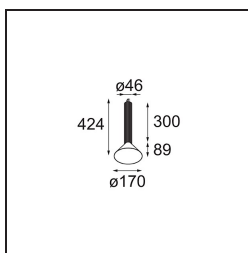

Specifications

Material	13520027
Light Source Type	LED
LED Type	BRIDGELUX V6 HD G8
LED technology	LED COB
CRI	Min. 90
Colour Temperature	2700K
Lifetime	L80B10 @50,000 Hours
Lamp Included	Yes
Number of Light Sources	1
CIE flux code	99 100 100 100 69
Binning (SDCM)	2
Light Direction	Down
Optic	Reflector
Measured beam angle (°)	41.8
Input Voltage	Constant Current Driver Required
Electrical Class	III
IP Rating	20
Glow wire rating (°C)	960
Indoor/Outdoor	Indoor
Application	Ceiling
Mounting	Suspended
Adjustability	Not Applicable
Distance to Lighted Object (m)	0,1
Primary Colour & Primary Finish	Bronze, Anodised
Secondary Colour & Secondary Finish	Bronze, Brushed Anodised
Gross weight (g)	1160.0
Drive current (mA)	350 500
Min. forward voltage (Vf)	15,4 15,8
Max. forward voltage (Vf)	18,8 19,4
Connected load (W)	6,0 8,8
Luminous flux per lamp (lm)	495 667
Efficacy (lm/W)	87 78
Glare rating	21 22