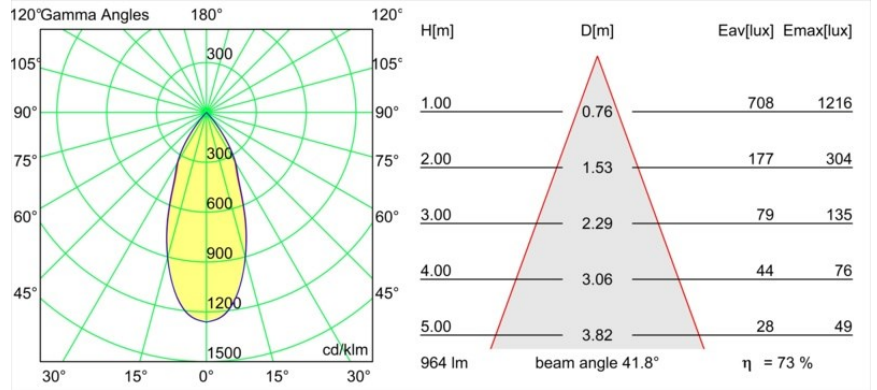

Light distribution & beam diagram