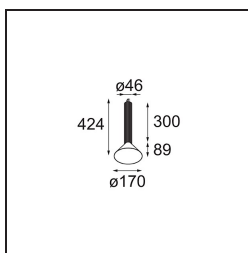

Specifications

Material	13520025
Light Source Type	LED
LED Type	BRIDGELUX V6 HD G8
LED technology	LED COB
CRI	Min. 90
Colour Temperature	2700K
Lifetime	L80B10 @50,000 Hours
Lamp Included	Yes
Number of Light Sources	1
CIE flux code	99 100 100 100 70
Binning (SDCM)	2
Light Direction	Down
Optic	Reflector
Measured beam angle (°)	42.0
Input Voltage	Constant Current Driver Required
Electrical Class	III
IP Rating	20
Glow wire rating (°C)	960
Indoor/Outdoor	Indoor
Application	Ceiling
Mounting	Suspended
Adjustability	Not Applicable
Distance to Lighted Object (m)	0,1
Primary Colour & Primary Finish	Black, Anodised
Secondary Colour & Secondary Finish	Silver Bronze, Brushed Anodised
Gross weight (g)	1160.0
Drive current (mA)	350 500
Min. forward voltage (Vf)	15,4 15,8
Max. forward voltage (Vf)	18,8 19,4
Connected load (W)	6,0 8,8
Luminous flux per lamp (lm)	500 674
Efficacy (lm/W)	88 79
Glare rating	21 22