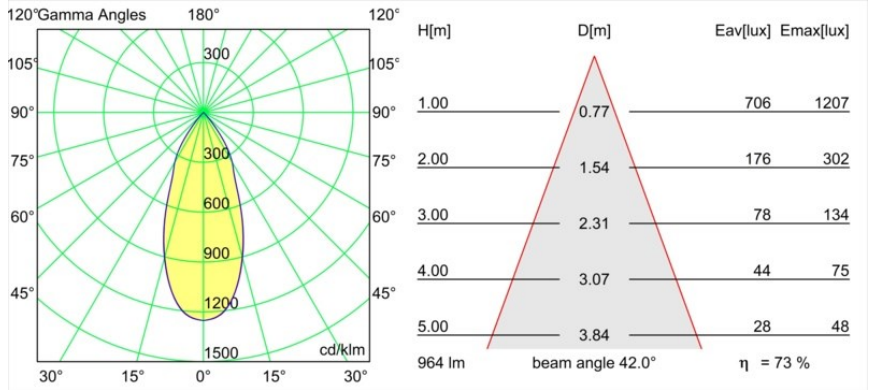

Light distribution & beam diagram