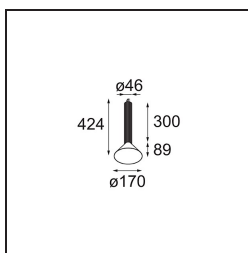

Specifications

Material	13520026
Light Source Type	LED
LED Type	BRIDGELUX V6 HD G8
LED technology	LED COB
CRI	Min. 90
Colour Temperature	2700K
Lifetime	L80B10 @50,000 Hours
Lamp Included	Yes
Number of Light Sources	1
CIE flux code	100 100 100 100 69
Binning (SDCM)	2
Light Direction	Down
Optic	Reflector
Measured beam angle (°)	41.9
Input Voltage	Constant Current Driver Required
Electrical Class	III
IP Rating	20
Glow wire rating (°C)	960
Indoor/Outdoor	Indoor
Application	Ceiling
Mounting	Suspended
Adjustability	Not Applicable
Distance to Lighted Object (m)	0,1
Primary Colour & Primary Finish	Bronze, Anodised
Secondary Colour & Secondary Finish	Black, Brushed Anodised
Gross weight (g)	1160.0
Drive current (mA)	350 500
Min. forward voltage (Vf)	15,4 15,8
Max. forward voltage (Vf)	18,8 19,4
Connected load (W)	6,0 8,8
Luminous flux per lamp (lm)	493 665
Efficacy (lm/W)	87 78
Glare rating	21 22