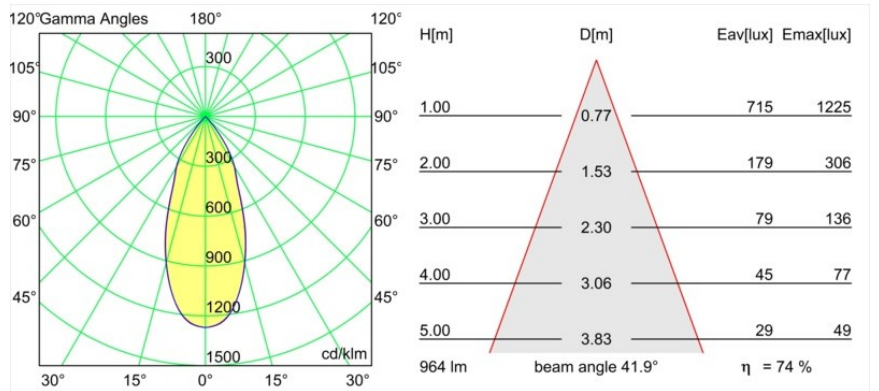

Light distribution & beam diagram