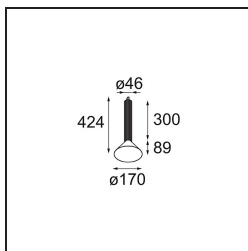

Specifications

Material	13520021
Light Source Type	LED
LED Type	BRIDGELUX V6 HD G8
LED technology	LED COB
CRI	Min. 90
Colour Temperature	2700K
Lifetime	L80B10 @50,000 Hours
Lamp Included	Yes
Number of Light Sources	1
CIE flux code	99 100 100 100 69
Binning (SDCM)	2
Light Direction	Down
Optic	Reflector
Measured beam angle (°)	41.8
Input Voltage	Constant Current Driver Required
Electrical Class	III
IP Rating	20
Glow wire rating (°C)	960
Indoor/Outdoor	Indoor
Application	Ceiling
Mounting	Suspended
Adjustability	Not Applicable
Distance to Lighted Object (m)	0,1
Primary Colour & Primary Finish	Black, Anodised
Secondary Colour & Secondary Finish	Bronze, Brushed Anodised
Gross weight (g)	1160.0
Drive current (mA)	350 500
Min. forward voltage (Vf)	15,4 15,8
Max. forward voltage (Vf)	18,8 19,4
Connected load (W)	6,0 8,8
Luminous flux per lamp (lm)	495 667
Efficacy (lm/W)	87 78
Glare rating	21 22