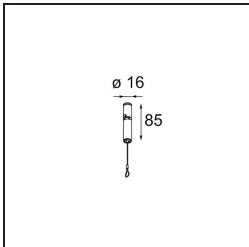

- **13523736** Suspension Point Extruded Kompas (Incl. Suspension Cable 2000) Grey White Matt
- **13523732** Suspension Point Extruded Kompas (Incl. Suspension Cable 2000) Black Structure
- **13570632** Kompas Round Surface 340 DE Black Structure
- **13571209** Kompas Round Surface 340 50W 1-10V DI 500mA White Structure
- **13571232** Kompas Round Surface 340 50W 1-10V DI 500mA Black Structure
- **13571309** Kompas Round Surface 340 50W DALI DI 500mA White Structure