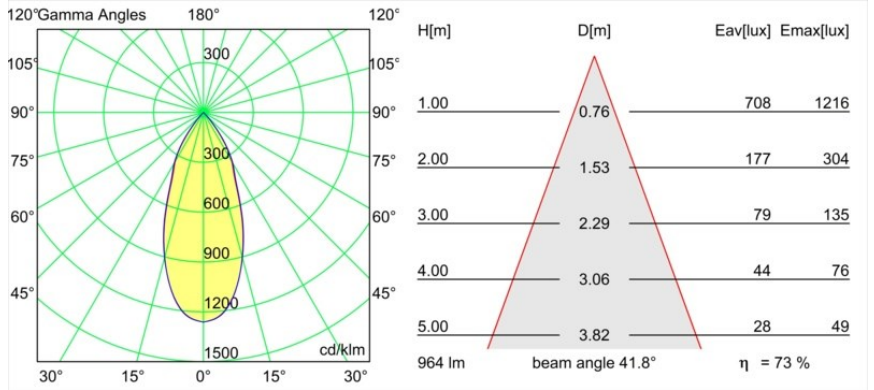

Light distribution & beam diagram