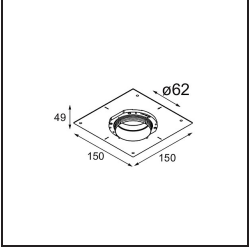

Specifications

Material	13516583
Light Source Type	LED GU10
Lamp Included	No
Number of Light Sources	1
Light Direction	Down
Input Voltage	230V
Electrical Class	II
IP Rating	20
Glow wire rating (°C)	850
Indoor/Outdoor	Indoor
Application	Ceiling, Wall
Mounting	Recessed
Cut-out size (mm)	ø68 for Frame Recessed; ø89 for Frame Recessed TrimLess
Mounting depth (mm)	110.0
Adjustability	Not Applicable
Distance to Lighted Object (m)	0,1
Primary Colour & Primary Finish	Black, Matt
Gross weight (g)	133.0
Remark	<ul style="list-style-type: none"> • Tetrix Recessed Ring or Tube Surface not included • This is not a complete product. Tetrix Recessed Ring or Tube Surface required. • This is not a complete product. Tetrix Recessed Ring or Tube Surface required.

Optical Accessories

13515038 Snoot 32 White Matt
13515032 Snoot 32 Black Structure

13515132 Honeycomb 33 Black Structure

13515232 Light Cone 44 Black Structure
13515238 Light Cone 44 White Matt

Installation Accessories

13510083 Ring Recessed 62 1x IP55 Black Matt
13510038 Ring Recessed 62 1x IP55 White Matt

13515430 Ring Recessed Trimless 62 1x

13515530 Concrete Kit 62 150x150 1x

13515630 Concrete Ring 62 Standard Installation Housing