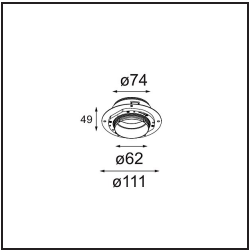

Specifications

Material	13516583
Light Source Type	LED GU10
Lamp Included	No
Number of Light Sources	1
Light Direction	Down
Input Voltage	230V
Electrical Class	II
IP Rating	20
Glow wire rating (°C)	850
Indoor/Outdoor	Indoor
Application	Ceiling, Wall
Mounting	Recessed
Cut-out size (mm)	ø68 for Frame Recessed; ø89 for Frame Recessed TrimLess
Mounting depth (mm)	110.0
Adjustability	Not Applicable
Distance to Lighted Object (m)	0,1
Primary Colour & Primary Finish	Black, Matt
Gross weight (g)	133.0
Remark	<ul style="list-style-type: none"> • Tetrix Recessed Ring or Tube Surface not included • This is not a complete product. Tetrix Recessed Ring or Tube Surface required. • This is not a complete product. Tetrix Recessed Ring or Tube Surface required.

Optical Accessories

13515038 Snoot 32 White Matt
13515032 Snoot 32 Black Structure

13515132 Honeycomb 33 Black Structure

13515232 Light Cone 44 Black Structure
13515238 Light Cone 44 White Matt

Installation Accessories

13510083 Ring Recessed 62 1x IP55 Black Matt
13510038 Ring Recessed 62 1x IP55 White Matt

13515430 Ring Recessed Trimless 62 1x

13515530 Concrete Kit 62 150x150 1x

13515630 Concrete Ring 62 Standard Installation Housing