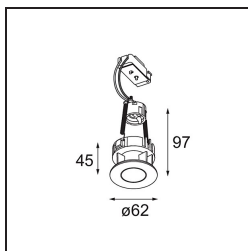

Date
Customer
Project
Type

Tetrix Pinhole Recessed 62 1x LED GU10 Black Matt

A decisive light beam from a distinctive design. Tetrix Pinhole's widish rim adds a contrasting presence in black, or blends in nicely in white. Its deep-recessed light source minimises glare and makes small zones, coves or reading nooks even cosier. An IP55 rating makes Tetrix Pinhole ideal for wet and damp areas.

Specifications

Material	13516583
Light Source Type	LED GU10
Lamp Included	No
Number of Light Sources	1
Light Direction	Down
Input Voltage	230V
Electrical Class	II
IP Rating	20
Glow wire rating (°C)	850
Indoor/Outdoor	Indoor
Application	Ceiling, Wall
Mounting	Recessed
Cut-out size (mm)	ø68 for Frame Recessed; ø89 for Frame Recessed TrimLess
Mounting depth (mm)	110.0
Adjustability	Not Applicable
Distance to Lighted Object (m)	0,1
Primary Colour & Primary Finish	Black, Matt
Gross weight (g)	133.0
Remark	<ul style="list-style-type: none"> • Tetrix Recessed Ring or Tube Surface not included • This is not a complete product. Tetrix Recessed Ring or Tube Surface required. • This is not a complete product. Tetrix Recessed Ring or Tube Surface required.