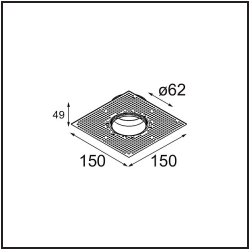

Specifications

Material	13516583
Light Source Type	LED GU10
Lamp Included	No
Number of Light Sources	1
Light Direction	Down
Input Voltage	230V
Electrical Class	II
IP Rating	20
Glow wire rating (°C)	850
Indoor/Outdoor	Indoor
Application	Ceiling, Wall
Mounting	Recessed
Cut-out size (mm)	ø68 for Frame Recessed; ø89 for Frame Recessed TrimLess
Mounting depth (mm)	110.0
Adjustability	Not Applicable
Distance to Lighted Object (m)	0,1
Primary Colour & Primary Finish	Black, Matt
Gross weight (g)	133.0
Remark	<ul style="list-style-type: none"> • Tetrix Recessed Ring or Tube Surface not included • This is not a complete product. Tetrix Recessed Ring or Tube Surface required. • This is not a complete product. Tetrix Recessed Ring or Tube Surface required.

Optical Accessories

13515038 Snoot 32 White Matt
13515032 Snoot 32 Black Structure

13515132 Honeycomb 33 Black Structure

13515232 Light Cone 44 Black Structure
13515238 Light Cone 44 White Matt

Installation Accessories

13510083 Ring Recessed 62 1x IP55 Black Matt
13510038 Ring Recessed 62 1x IP55 White Matt

13515430 Ring Recessed Trimless 62 1x

13515530 Concrete Kit 62 150x150 1x

13515630 Concrete Ring 62 Standard Installation Housing