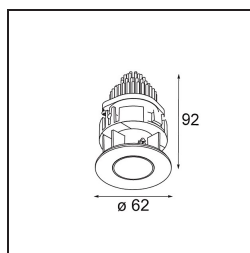

Date
Customer
Project
Type

Tetrix Pinhole Recessed 62 1x IP55 LED 4000K Medium DE Black Matt

Specifications

Material	13516483
Light Source Type	LED
LED Type	BRIDGELUX V8G8
LED technology	LED COB
CRI	Min. 90
Colour Temperature	4000K
Lifetime	L90B10 @50,000 Hours
Lamp Included	Yes
Number of Light Sources	1
CIE flux code	99 99 100 100 70
Binning (SDCM)	2
Light Direction	Down
Optic	Collimator
Measured beam angle (°)	21.2
Input Voltage	Constant Current Driver Required
Electrical Class	III
IP Rating	55
Glow wire rating (°C)	850
Indoor/Outdoor	Indoor
Application	Ceiling, Wall
Mounting	Recessed
Cut-out size (mm)	ø68 for Frame Recessed; ø89 for Frame Recessed TrimLess
Mounting depth (mm)	110.0
Adjustability	Not Applicable
Distance to Lighted Object (m)	0,1
Primary Colour & Primary Finish	Black, Matt
Gross weight (g)	151.0
Drive current (mA)	350 500
Min. forward voltage (Vf)	13,2 13,7
Max. forward voltage (Vf)	15,0 15,4
Connected load (W)	5,0 7,2
Luminous flux per lamp (lm)	393 527
Efficacy (lm/W)	79 73
Glare rating	15 16

A decisive light beam from a distinctive design. Tetrix Pinhole's widish rim adds a contrasting presence in black, or blends in nicely in white. Its deep-recessed light source minimises glare and makes small zones, coves or reading nooks even cosier. An IP55 rating makes Tetrix Pinhole ideal for wet and damp areas.

Remark	<ul style="list-style-type: none">• Tetrix Recessed Ring or Tube Surface not included• This is not a complete product. Tetrix Recessed Ring or Tube Surface required.• This is not a complete product. Tetrix Recessed Ring or Tube Surface required.
--------	---