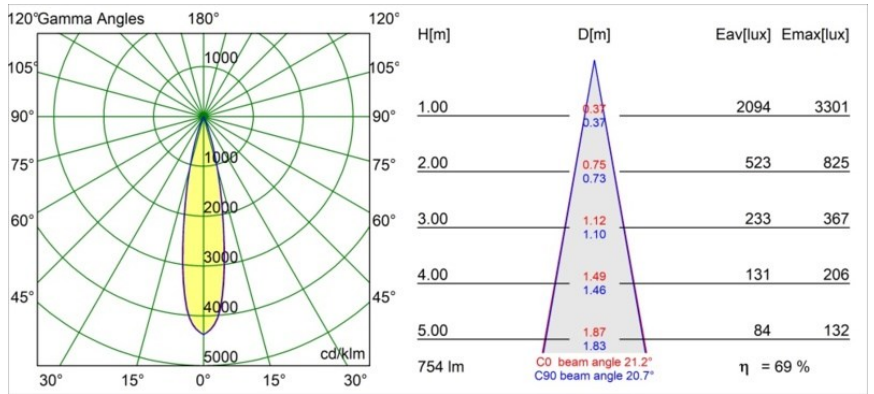

Light distribution & beam diagram