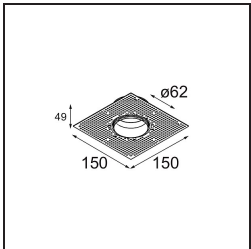


Date

Customer

Project

Type

Tetrix Pinhole Recessed 62 1x LED GU10 White Matt

A decisive light beam from a distinctive design. Tetrix Pinhole's wide rim adds a contrasting presence in black, or blends in nicely in white. Its deep-recessed light source minimises glare and makes small zones, coves or reading nooks even cosier. An IP55 rating makes Tetrix Pinhole ideal for wet and damp areas.

Specifications

Material	13516538
Light Source Type	LED GU10
Lamp Included	No
Number of Light Sources	1
Light Direction	Down
Input Voltage	230V
Electrical Class	II
IP Rating	20
Glow wire rating (°C)	850
Indoor/Outdoor	Indoor
Application	Ceiling, Wall
Mounting	Recessed
Cut-out size (mm)	ø68 for Frame Recessed; ø89 for Frame Recessed TrimLess
Mounting depth (mm)	110.0
Adjustability	Not Applicable
Distance to Lighted Object (m)	0,1
Primary Colour & Primary Finish	White, Matt
Gross weight (g)	133.0
Remark	<ul style="list-style-type: none"> • Tetrix Recessed Ring or Tube Surface not included • This is not a complete product. Tetrix Recessed Ring or Tube Surface required. • This is not a complete product. Tetrix Recessed Ring or Tube Surface required.

13510083 Ring Recessed 62 1x IP55 Black Matt
13510038 Ring Recessed 62 1x IP55 White Matt

13515430 Ring Recessed Trimless 62 1x

13515530 Concrete Kit 62 150x150 1x

13515630 Concrete Ring 62 Standard Installation Housing