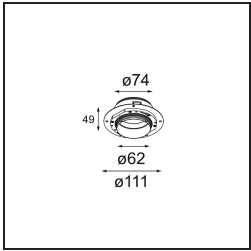

Specifications

Material	13516538
Light Source Type	LED GU10
Lamp Included	No
Number of Light Sources	1
Light Direction	Down
Input Voltage	230V
Electrical Class	II
IP Rating	20
Glow wire rating (°C)	850
Indoor/Outdoor	Indoor
Application	Ceiling, Wall
Mounting	Recessed
Cut-out size (mm)	ø68 for Frame Recessed; ø89 for Frame Recessed TrimLess
Mounting depth (mm)	110.0
Adjustability	Not Applicable
Distance to Lighted Object (m)	0,1
Primary Colour & Primary Finish	White, Matt
Gross weight (g)	133.0
Remark	<ul style="list-style-type: none"> • Tetrix Recessed Ring or Tube Surface not included • This is not a complete product. Tetrix Recessed Ring or Tube Surface required. • This is not a complete product. Tetrix Recessed Ring or Tube Surface required.

Optical Accessories

13515038 Snoot 32 White Matt
13515032 Snoot 32 Black Structure

13515132 Honeycomb 33 Black Structure

13515232 Light Cone 44 Black Structure
13515238 Light Cone 44 White Matt

Installation Accessories

13510083 Ring Recessed 62 1x IP55 Black Matt
13510038 Ring Recessed 62 1x IP55 White Matt

13515430 Ring Recessed Trimless 62 1x

13515530 Concrete Kit 62 150x150 1x

13515630 Concrete Ring 62 Standard Installation Housing