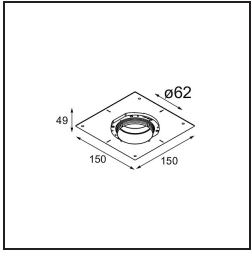

Specifications

Material	13516538
Light Source Type	LED GU10
Lamp Included	No
Number of Light Sources	1
Light Direction	Down
Input Voltage	230V
Electrical Class	II
IP Rating	20
Glow wire rating (°C)	850
Indoor/Outdoor	Indoor
Application	Ceiling, Wall
Mounting	Recessed
Cut-out size (mm)	ø68 for Frame Recessed; ø89 for Frame Recessed TrimLess
Mounting depth (mm)	110.0
Adjustability	Not Applicable
Distance to Lighted Object (m)	0,1
Primary Colour & Primary Finish	White, Matt
Gross weight (g)	133.0
Remark	<ul style="list-style-type: none"> • Tetrix Recessed Ring or Tube Surface not included • This is not a complete product. Tetrix Recessed Ring or Tube Surface required. • This is not a complete product. Tetrix Recessed Ring or Tube Surface required.

Optical Accessories

13515038 Snoot 32 White Matt
13515032 Snoot 32 Black Structure

13515132 Honeycomb 33 Black Structure

13515232 Light Cone 44 Black Structure
13515238 Light Cone 44 White Matt

Installation Accessories

13510083 Ring Recessed 62 1x IP55 Black Matt
13510038 Ring Recessed 62 1x IP55 White Matt

13515430 Ring Recessed Trimless 62 1x

13515530 Concrete Kit 62 150x150 1x

13515630 Concrete Ring 62 Standard Installation Housing