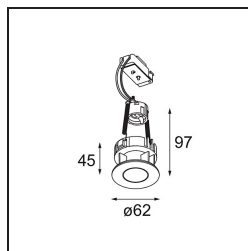


Date

Customer

Project

Type

Tetrix Pinhole Recessed 62 1x LED GU10 White Matt

A decisive light beam from a distinctive design. Tetrix Pinhole's wide rim adds a contrasting presence in black, or blends in nicely in white. Its deep-recessed light source minimises glare and makes small zones, coves or reading nooks even cosier. An IP55 rating makes Tetrix Pinhole ideal for wet and damp areas.

Specifications

Material	13516538
Light Source Type	LED GU10
Lamp Included	No
Number of Light Sources	1
Light Direction	Down
Input Voltage	230V
Electrical Class	II
IP Rating	20
Glow wire rating (°C)	850
Indoor/Outdoor	Indoor
Application	Ceiling, Wall
Mounting	Recessed
Cut-out size (mm)	ø68 for Frame Recessed; ø89 for Frame Recessed TrimLess
Mounting depth (mm)	110.0
Adjustability	Not Applicable
Distance to Lighted Object (m)	0,1
Primary Colour & Primary Finish	White, Matt
Gross weight (g)	133.0
Remark	<ul style="list-style-type: none"> • Tetrix Recessed Ring or Tube Surface not included • This is not a complete product. Tetrix Recessed Ring or Tube Surface required. • This is not a complete product. Tetrix Recessed Ring or Tube Surface required.