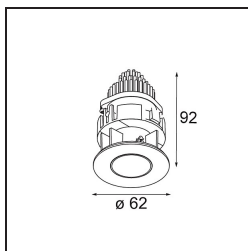

Date
Customer
Project
Type

Tetrix Pinhole Recessed 62 1x IP55 LED 3000K Medium DE Black Matt

Specifications

Material	13516283
Light Source Type	LED
LED Type	BRIDGELUX V8G8
LED technology	LED COB
CRI	Min. 90
Colour Temperature	3000K
Lifetime	L90B10 @50,000 Hours
Lamp Included	Yes
Number of Light Sources	1
CIE flux code	99 99 100 100 70
Binning (SDCM)	2
Light Direction	Down
Optic	Collimator
Measured beam angle (°)	21.2
Input Voltage	Constant Current Driver Required
Electrical Class	III
IP Rating	55
Glow wire rating (°C)	850
Indoor/Outdoor	Indoor
Application	Ceiling, Wall
Mounting	Recessed
Cut-out size (mm)	ø68 for Frame Recessed; ø89 for Frame Recessed TrimLess
Mounting depth (mm)	110.0
Adjustability	Not Applicable
Distance to Lighted Object (m)	0,1
Primary Colour & Primary Finish	Black, Matt
Gross weight (g)	151.0
Drive current (mA)	350 500
Min. forward voltage (Vf)	13,2 13,7
Max. forward voltage (Vf)	15,0 15,4
Connected load (W)	5,0 7,2
Luminous flux per lamp (lm)	367 497
Efficacy (lm/W)	73 69
Glare rating	15 16

A decisive light beam from a distinctive design. Tetrix Pinhole's widish rim adds a contrasting presence in black, or blends in nicely in white. Its deep-recessed light source minimises glare and makes small zones, coves or reading nooks even cosier. An IP55 rating makes Tetrix Pinhole ideal for wet and damp areas.

Remark	<ul style="list-style-type: none">• Tetrix Recessed Ring or Tube Surface not included• This is not a complete product. Tetrix Recessed Ring or Tube Surface required.• This is not a complete product. Tetrix Recessed Ring or Tube Surface required.
--------	---