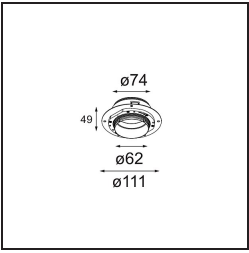

Date
Customer
Project
Type

Tetrix Pinhole Recessed 62 1x IP55 LED 3000K Medium DE Black Matt

Specifications

Material	13516283
Light Source Type	LED
LED Type	BRIDGELUX V8G8
LED technology	LED COB
CRI	Min. 90
Colour Temperature	3000K
Lifetime	L90B10 @50,000 Hours
Lamp Included	Yes
Number of Light Sources	1
CIE flux code	99 99 100 100 70
Binning (SDCM)	2
Light Direction	Down
Optic	Collimator
Measured beam angle (°)	21.2
Input Voltage	Constant Current Driver Required
Electrical Class	III
IP Rating	55
Glow wire rating (°C)	850
Indoor/Outdoor	Indoor
Application	Ceiling, Wall
Mounting	Recessed
Cut-out size (mm)	ø68 for Frame Recessed; ø89 for Frame Recessed TrimLess
Mounting depth (mm)	110.0
Adjustability	Not Applicable
Distance to Lighted Object (m)	0,1
Primary Colour & Primary Finish	Black, Matt
Gross weight (g)	151.0
Drive current (mA)	350 500
Min. forward voltage (Vf)	13,2 13,7
Max. forward voltage (Vf)	15,0 15,4
Connected load (W)	5,0 7,2
Luminous flux per lamp (lm)	367 497
Efficacy (lm/W)	73 69
Glare rating	15 16

TM30 & CRI diagram

Light distribution & beam diagram

Optical Accessories

13515038 Snoot 32 White Matt
13515032 Snoot 32 Black Structure

13515132 Honeycomb 33 Black Structure

13515232 Light Cone 44 Black Structure
13515238 Light Cone 44 White Matt

Installation Accessories

13510083 Ring Recessed 62 1x IP55 Black Matt
13510038 Ring Recessed 62 1x IP55 White Matt

13515430 Ring Recessed Trimless 62 1x

13515530 Concrete Kit 62 150x150 1x

13515630 Concrete Ring 62 Standard Installation Housing