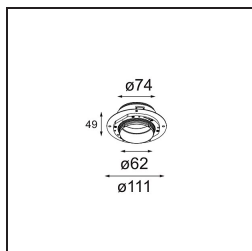

13515630 Concrete Ring 62 Standard Installation Housing