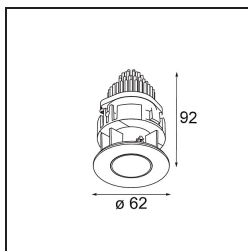

Date
Customer
Project
Type

Tetrix Pinhole Recessed 62 1x IP55 LED 4000K Medium DE White Matt

A decisive light beam from a distinctive design. Tetrix Pinhole's widish rim adds a contrasting presence in black, or blends in nicely in white. Its deep-recessed light source minimises glare and makes small zones, coves or reading nooks even cosier. An IP55 rating makes Tetrix Pinhole ideal for wet and damp areas.

Specifications

Material	13516438
Light Source Type	LED
LED Type	BRIDGELUX V8G8
LED technology	LED COB
CRI	Min. 90
Colour Temperature	4000K
Lifetime	L90B10 @50,000 Hours
Lamp Included	Yes
Number of Light Sources	1
CIE flux code	99 99 100 100 70
Binning (SDCM)	2
Light Direction	Down
Optic	Collimator
Measured beam angle (°)	21.2
Input Voltage	Constant Current Driver Required
Electrical Class	III
IP Rating	55
Glow wire rating (°C)	850
Indoor/Outdoor	Indoor
Application	Ceiling, Wall
Mounting	Recessed
Cut-out size (mm)	ø68 for Frame Recessed; ø89 for Frame Recessed TrimLess
Mounting depth (mm)	110.0
Adjustability	Not Applicable
Distance to Lighted Object (m)	0,1
Primary Colour & Primary Finish	White, Matt
Gross weight (g)	151.0
Drive current (mA)	350 500
Min. forward voltage (Vf)	13,2 13,7
Max. forward voltage (Vf)	15,0 15,4
Connected load (W)	5,0 7,2
Luminous flux per lamp (lm)	393 527
Efficacy (lm/W)	79 73
Glare rating	15 16

Remark	<ul style="list-style-type: none">• Tetrix Recessed Ring or Tube Surface not included• This is not a complete product. Tetrix Recessed Ring or Tube Surface required.• This is not a complete product. Tetrix Recessed Ring or Tube Surface required.
--------	---