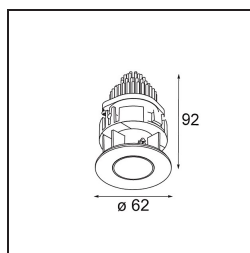

Date
Customer
Project
Type

Tetrix Pinhole Recessed 62 1x IP55 LED 3000K Medium DE White Matt

Specifications

Material	13516238
Light Source Type	LED
LED Type	BRIDGELUX V8G8
LED technology	LED COB
CRI	Min. 90
Colour Temperature	3000K
Lifetime	L90B10 @50,000 Hours
Lamp Included	Yes
Number of Light Sources	1
CIE flux code	99 99 100 100 70
Binning (SDCM)	2
Light Direction	Down
Optic	Collimator
Measured beam angle (°)	21.2
Input Voltage	Constant Current Driver Required
Electrical Class	III
IP Rating	55
Glow wire rating (°C)	850
Indoor/Outdoor	Indoor
Application	Ceiling, Wall
Mounting	Recessed
Cut-out size (mm)	ø68 for Frame Recessed; ø89 for Frame Recessed TrimLess
Mounting depth (mm)	110.0
Adjustability	Not Applicable
Distance to Lighted Object (m)	0,1
Primary Colour & Primary Finish	White, Matt
Gross weight (g)	151.0
Drive current (mA)	350 500
Min. forward voltage (Vf)	13,2 13,7
Max. forward voltage (Vf)	15,0 15,4
Connected load (W)	5,0 7,2
Luminous flux per lamp (lm)	367 497
Efficacy (lm/W)	73 69
Glare rating	15 16

A decisive light beam from a distinctive design. Tetrix Pinhole's widish rim adds a contrasting presence in black, or blends in nicely in white. Its deep-recessed light source minimises glare and makes small zones, coves or reading nooks even cosier. An IP55 rating makes Tetrix Pinhole ideal for wet and damp areas.

Remark	<ul style="list-style-type: none">• Tetrix Recessed Ring or Tube Surface not included• This is not a complete product. Tetrix Recessed Ring or Tube Surface required.• This is not a complete product. Tetrix Recessed Ring or Tube Surface required.
--------	---