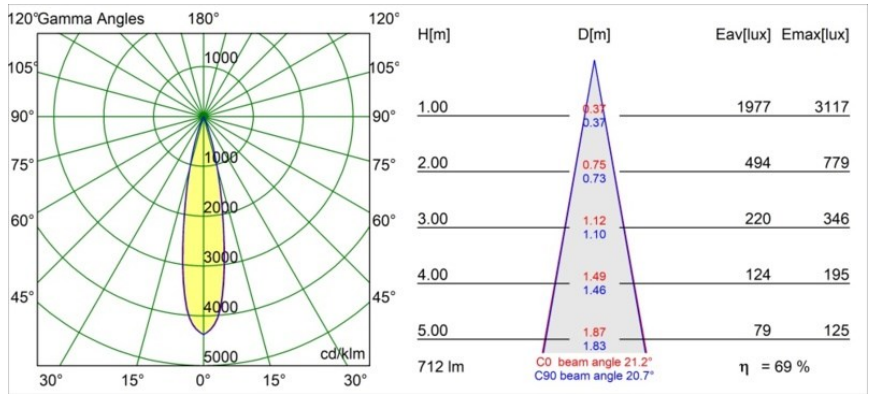

Light distribution & beam diagram