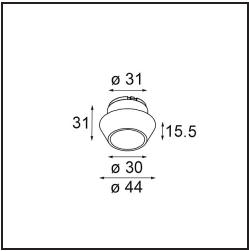

### Specifications

Material	13516038
Light Source Type	LED
LED Type	BRIDGELUX V8G8
LED technology	LED COB
CRI	Min. 90
Colour Temperature	2700K
Lifetime	L90B10 @50,000 Hours
Lamp Included	Yes
Number of Light Sources	1
CIE flux code	99 99 100 100 70
Binning (SDCM)	2
Light Direction	Down
Optic	Collimator
Measured beam angle (°)	21.2
Input Voltage	Constant Current Driver Required
Electrical Class	III
IP Rating	55
Glow wire rating (°C)	850
Indoor/Outdoor	Indoor
Application	Ceiling, Wall
Mounting	Recessed
Cut-out size (mm)	ø68 for Frame Recessed; ø89 for Frame Recessed TrimLess
Mounting depth (mm)	110.0
Adjustability	Not Applicable
Distance to Lighted Object (m)	0,1
Primary Colour & Primary Finish	White, Matt
Gross weight (g)	151.0
Drive current (mA)	350      500
Min. forward voltage (Vf)	13,2      13,7
Max. forward voltage (Vf)	15,0      15,4
Connected load (W)	5,0      7,2
Luminous flux per lamp (lm)	343      461
Efficacy (lm/W)	69      64
Glare rating	14      15

---

Remark	<ul style="list-style-type: none"><li>• Tetrix Recessed Ring or Tube Surface not included</li><li>• This is not a complete product. Tetrix Recessed Ring or Tube Surface required.</li><li>• This is not a complete product. Tetrix Recessed Ring or Tube Surface required.</li></ul>
--------	---

---

**TM30 & CRI diagram**

**Light distribution & beam diagram**

Diagrams

**Optical Accessories**

**13515038** Snoot 32 White Matt  
**13515032** Snoot 32 Black Structure

**13515132** Honeycomb 33 Black Structure