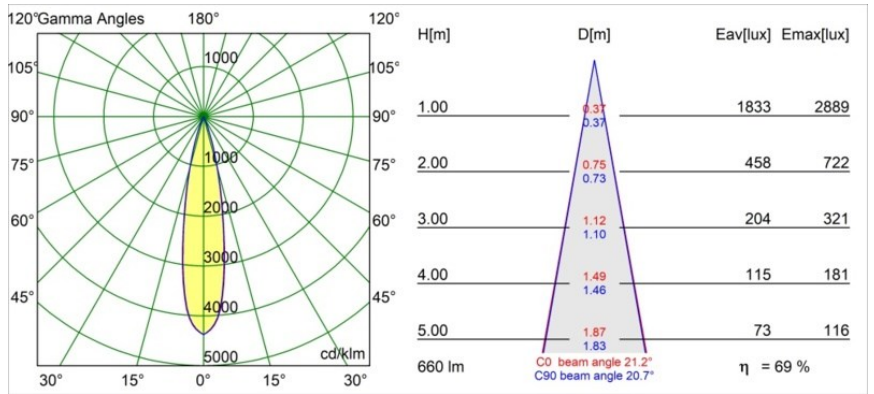

Light distribution & beam diagram