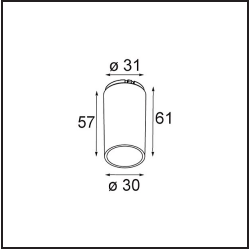

### Specifications

Material	13516038
Light Source Type	LED
LED Type	BRIDGELUX V8G8
LED technology	LED COB
CRI	Min. 90
Colour Temperature	2700K
Lifetime	L90B10 @50,000 Hours
Lamp Included	Yes
Number of Light Sources	1
CIE flux code	99 99 100 100 70
Binning (SDCM)	2
Light Direction	Down
Optic	Collimator
Measured beam angle (°)	21.2
Input Voltage	Constant Current Driver Required
Electrical Class	III
IP Rating	55
Glow wire rating (°C)	850
Indoor/Outdoor	Indoor
Application	Ceiling, Wall
Mounting	Recessed
Cut-out size (mm)	ø68 for Frame Recessed; ø89 for Frame Recessed TrimLess
Mounting depth (mm)	110.0
Adjustability	Not Applicable
Distance to Lighted Object (m)	0,1
Primary Colour & Primary Finish	White, Matt
Gross weight (g)	151.0
Drive current (mA)	350      500
Min. forward voltage (Vf)	13,2      13,7
Max. forward voltage (Vf)	15,0      15,4
Connected load (W)	5,0      7,2
Luminous flux per lamp (lm)	343      461
Efficacy (lm/W)	69      64
Glare rating	14      15

---

Remark	<ul style="list-style-type: none"><li>• Tetrix Recessed Ring or Tube Surface not included</li><li>• This is not a complete product. Tetrix Recessed Ring or Tube Surface required.</li><li>• This is not a complete product. Tetrix Recessed Ring or Tube Surface required.</li></ul>
--------	---

---

**TM30 & CRI diagram**

**Light distribution & beam diagram**

Diagrams

**Optical Accessories**

**13515038** Snoot 32 White Matt  
**13515032** Snoot 32 Black Structure

**13515132** Honeycomb 33 Black Structure