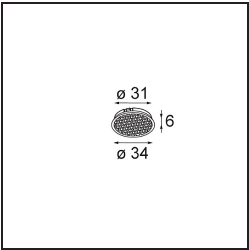

### Specifications

Material	13516038
Light Source Type	LED
LED Type	BRIDGELUX V8G8
LED technology	LED COB
CRI	Min. 90
Colour Temperature	2700K
Lifetime	L90B10 @50,000 Hours
Lamp Included	Yes
Number of Light Sources	1
CIE flux code	99 99 100 100 70
Binning (SDCM)	2
Light Direction	Down
Optic	Collimator
Measured beam angle (°)	21.2
Input Voltage	Constant Current Driver Required
Electrical Class	III
IP Rating	55
Glow wire rating (°C)	850
Indoor/Outdoor	Indoor
Application	Ceiling, Wall
Mounting	Recessed
Cut-out size (mm)	ø68 for Frame Recessed; ø89 for Frame Recessed TrimLess
Mounting depth (mm)	110.0
Adjustability	Not Applicable
Distance to Lighted Object (m)	0,1
Primary Colour & Primary Finish	White, Matt
Gross weight (g)	151.0
Drive current (mA)	350      500
Min. forward voltage (Vf)	13,2      13,7
Max. forward voltage (Vf)	15,0      15,4
Connected load (W)	5,0      7,2
Luminous flux per lamp (lm)	343      461
Efficacy (lm/W)	69      64
Glare rating	14      15

---

Remark	<ul style="list-style-type: none"><li>• Tetrix Recessed Ring or Tube Surface not included</li><li>• This is not a complete product. Tetrix Recessed Ring or Tube Surface required.</li><li>• This is not a complete product. Tetrix Recessed Ring or Tube Surface required.</li></ul>
--------	---

---

**TM30 & CRI diagram**

**Light distribution & beam diagram**

Diagrams

**Optical Accessories**

**13515038** Snoot 32 White Matt  
**13515032** Snoot 32 Black Structure

**13515132** Honeycomb 33 Black Structure