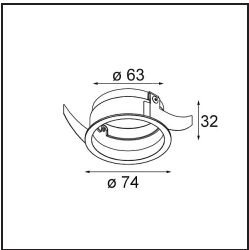

Installation Accessories

13510083 Ring Recessed 62 1x IP55 Black Matt
13510038 Ring Recessed 62 1x IP55 White Matt