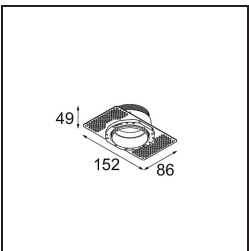

13515430 Ring Recessed Trimless 62 1x