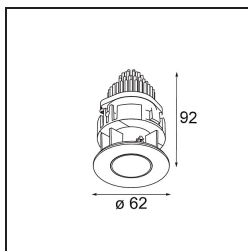

Date
Customer
Project
Type

*Tetrix Pinhole Recessed 62 1x IP55 LED 2700K Medium DE White Matt*

A decisive light beam from a distinctive design. Tetrix Pinhole's widish rim adds a contrasting presence in black, or blends in nicely in white. Its deep-recessed light source minimises glare and makes small zones, coves or reading nooks even cosier. An IP55 rating makes Tetrix Pinhole ideal for wet and damp areas.

### Specifications

Material	13516038
Light Source Type	LED
LED Type	BRIDGELUX V8G8
LED technology	LED COB
CRI	Min. 90
Colour Temperature	2700K
Lifetime	L90B10 @50,000 Hours
Lamp Included	Yes
Number of Light Sources	1
CIE flux code	99 99 100 100 70
Binning (SDCM)	2
Light Direction	Down
Optic	Collimator
Measured beam angle (°)	21.2
Input Voltage	Constant Current Driver Required
Electrical Class	III
IP Rating	55
Glow wire rating (°C)	850
Indoor/Outdoor	Indoor
Application	Ceiling, Wall
Mounting	Recessed
Cut-out size (mm)	ø68 for Frame Recessed; ø89 for Frame Recessed TrimLess
Mounting depth (mm)	110.0
Adjustability	Not Applicable
Distance to Lighted Object (m)	0,1
Primary Colour & Primary Finish	White, Matt
Gross weight (g)	151.0
Drive current (mA)	350      500
Min. forward voltage (Vf)	13,2      13,7
Max. forward voltage (Vf)	15,0      15,4
Connected load (W)	5,0      7,2
Luminous flux per lamp (lm)	343      461
Efficacy (lm/W)	69      64
Glare rating	14      15

---

Remark	<ul style="list-style-type: none"><li>• Tetrix Recessed Ring or Tube Surface not included</li><li>• This is not a complete product. Tetrix Recessed Ring or Tube Surface required.</li><li>• This is not a complete product. Tetrix Recessed Ring or Tube Surface required.</li></ul>
--------	---