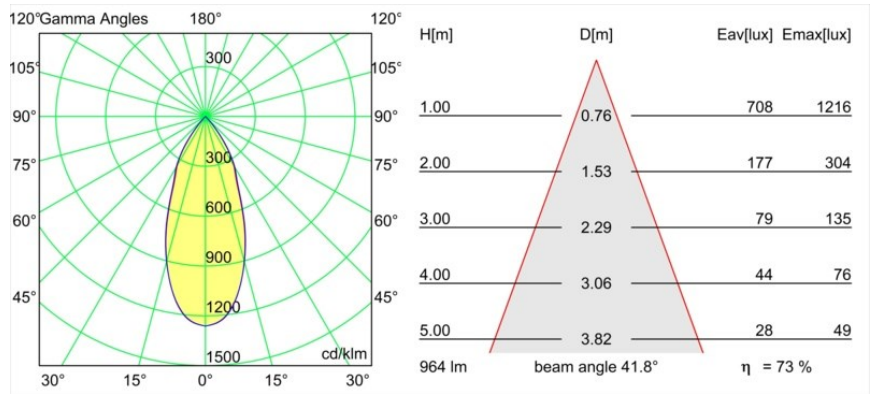

Light distribution & beam diagram