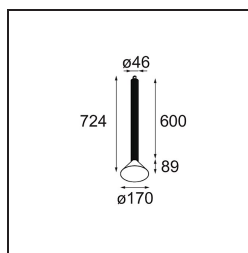

Date
Customer
Project
Type

Extruded Suspended 46 600 1x LED 2700K Flood DE Bronze Anodised - Bronze Brushed Anodised

This statement luminaire loves to play with light when it's on and when it's off. Its strong lines bring vertical structure to your space. The grooves along the shaft tell a different tale, every time the surrounding light changes. A cone-shape lampshade offers glare-free, intimate, accent light. Extruded is made for exchange. People to people, light to shadow.

Specifications

Material	13520327
Light Source Type	LED
LED Type	BRIDGELUX V6 HD G8
LED technology	LED COB
CRI	Min. 90
Colour Temperature	2700K
Lifetime	L80B10 @50,000 Hours
Lamp Included	Yes
Number of Light Sources	1
CIE flux code	99 100 100 100 69
Binning (SDCM)	2
Light Direction	Down
Optic	Reflector
Measured beam angle (°)	41.8
Input Voltage	Constant Current Driver Required
Electrical Class	III
IP Rating	20
Glow wire rating (°C)	960
Indoor/Outdoor	Indoor
Application	Ceiling
Mounting	Suspended
Adjustability	Not Applicable
Distance to Lighted Object (m)	0,1
Primary Colour & Primary Finish	Bronze, Anodised
Secondary Colour & Secondary Finish	Bronze, Brushed Anodised
Gross weight (g)	1790.0
Drive current (mA)	350 500
Min. forward voltage (Vf)	15,4 15,8
Max. forward voltage (Vf)	18,8 19,4
Connected load (W)	6,0 8,8
Luminous flux per lamp (lm)	495 667
Efficacy (lm/W)	87 78
Glare rating	21 22