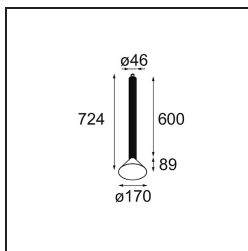

Specifications

Material	13520325
Light Source Type	LED
LED Type	BRIDGELUX V6 HD G8
LED technology	LED COB
CRI	Min. 90
Colour Temperature	2700K
Lifetime	L80B10 @50,000 Hours
Lamp Included	Yes
Number of Light Sources	1
CIE flux code	99 100 100 100 70
Binning (SDCM)	2
Light Direction	Down
Optic	Reflector
Measured beam angle (°)	42.0
Input Voltage	Constant Current Driver Required
Electrical Class	III
IP Rating	20
Glow wire rating (°C)	960
Indoor/Outdoor	Indoor
Application	Ceiling
Mounting	Suspended
Adjustability	Not Applicable
Distance to Lighted Object (m)	0,1
Primary Colour & Primary Finish	Black, Anodised
Secondary Colour & Secondary Finish	Silver Bronze, Brushed Anodised
Gross weight (g)	1790.0
Drive current (mA)	350 500
Min. forward voltage (Vf)	15,4 15,8
Max. forward voltage (Vf)	18,8 19,4
Connected load (W)	6,0 8,8
Luminous flux per lamp (lm)	500 674
Efficacy (lm/W)	88 79
Glare rating	21 22