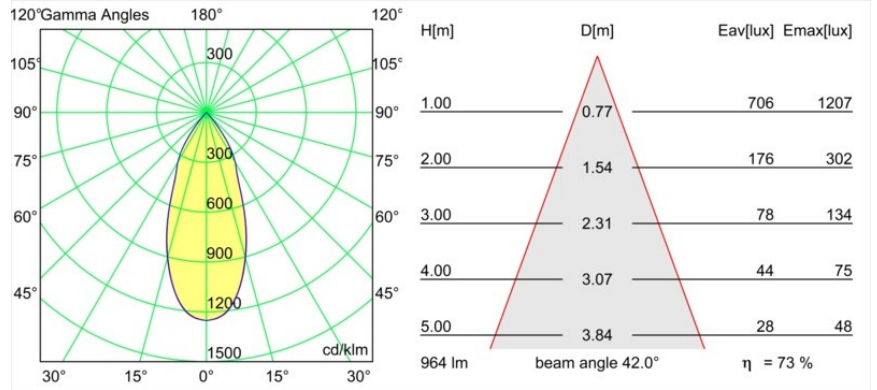

Light distribution & beam diagram