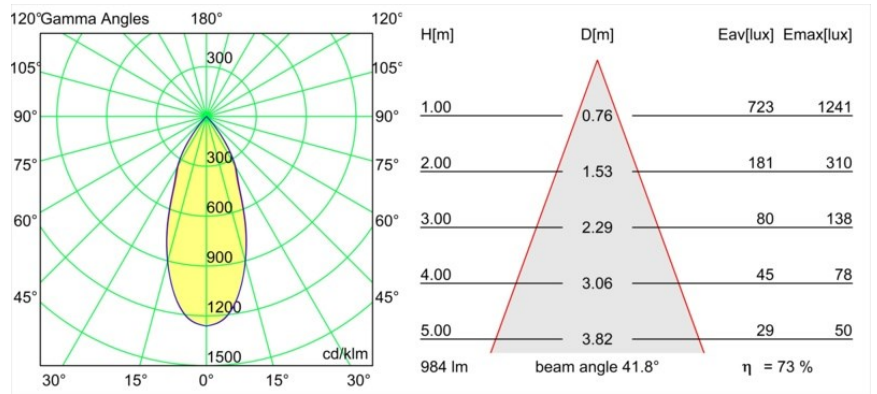

Light distribution & beam diagram