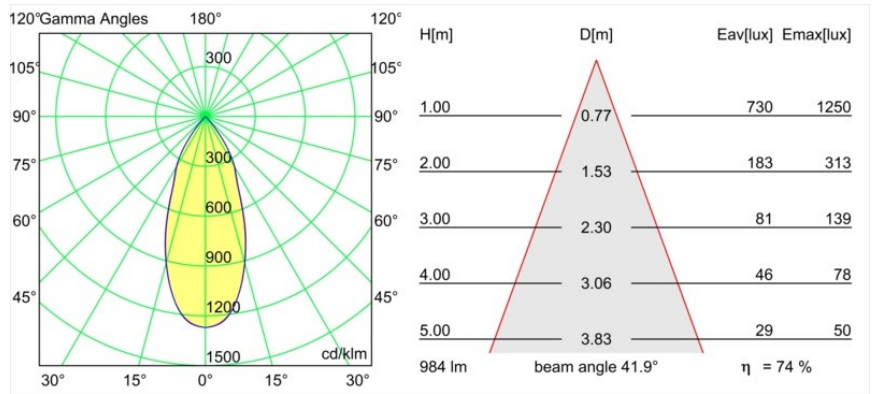

Light distribution & beam diagram