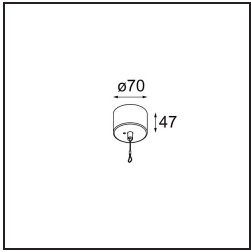

Specifications

Material	13520131
Light Source Type	LED
LED Type	BRIDGELUX V6 HD G8
LED technology	LED COB
CRI	Min. 90
Colour Temperature	3000K
Lifetime	L80B10 @50,000 Hours
Lamp Included	Yes
Number of Light Sources	1
CIE flux code	100 100 100 100 69
Binning (SDCM)	2
Light Direction	Down
Optic	Reflector
Measured beam angle (°)	41.9
Input Voltage	Constant Current Driver Required
Electrical Class	III
IP Rating	20
Glow wire rating (°C)	960
Indoor/Outdoor	Indoor
Application	Ceiling
Mounting	Suspended
Adjustability	Not Applicable
Distance to Lighted Object (m)	0,1
Primary Colour & Primary Finish	Champagne, Anodised
Secondary Colour & Secondary Finish	Black, Brushed Anodised
Gross weight (g)	1160.0
Drive current (mA)	350 500
Min. forward voltage (Vf)	15,4 15,8
Max. forward voltage (Vf)	18,8 19,4
Connected load (W)	6,0 8,8
Luminous flux per lamp (lm)	504 679
Efficacy (lm/W)	88 80
Glare rating	21 22

Remark

- Suspension kit not included
 - Suspension kit not included
 - Longer suspension cable on request (standard length is 2 meter)
 - When used in combination with Kompas Round Surface: Suspension Point for Kompas required.
 - This is not a complete product. Suspension kit required.
-

TM30 & CRI diagram

Light distribution & beam diagram

Installation Accessories

- **13523032** Power Feed and Suspension Canopy Semi-Recessed Round 2P Extruded DE (Incl. Suspension Cable 2000) Black Structure
- **13523036** Power Feed and Suspension Canopy Semi-Recessed Round 2P Extruded DE (Incl. Suspension Cable 2000) Grey White Matt

- **13523132** Power Feed and Suspension Canopy Surface Round 2P Extruded DE (Incl. Suspension Cable 2000) Black Structure
- **13523136** Power Feed and Suspension Canopy Surface Round 2P Extruded DE (Incl. Suspension Cable 2000) Grey White Structure