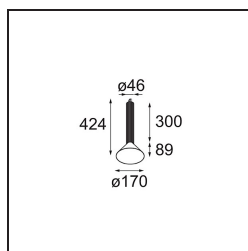

Specifications

Material	13520131
Light Source Type	LED
LED Type	BRIDGELUX V6 HD G8
LED technology	LED COB
CRI	Min. 90
Colour Temperature	3000K
Lifetime	L80B10 @50,000 Hours
Lamp Included	Yes
Number of Light Sources	1
CIE flux code	100 100 100 100 69
Binning (SDCM)	2
Light Direction	Down
Optic	Reflector
Measured beam angle (°)	41.9
Input Voltage	Constant Current Driver Required
Electrical Class	III
IP Rating	20
Glow wire rating (°C)	960
Indoor/Outdoor	Indoor
Application	Ceiling
Mounting	Suspended
Adjustability	Not Applicable
Distance to Lighted Object (m)	0,1
Primary Colour & Primary Finish	Champagne, Anodised
Secondary Colour & Secondary Finish	Black, Brushed Anodised
Gross weight (g)	1160.0
Drive current (mA)	350 500
Min. forward voltage (Vf)	15,4 15,8
Max. forward voltage (Vf)	18,8 19,4
Connected load (W)	6,0 8,8
Luminous flux per lamp (lm)	504 679
Efficacy (lm/W)	88 80
Glare rating	21 22