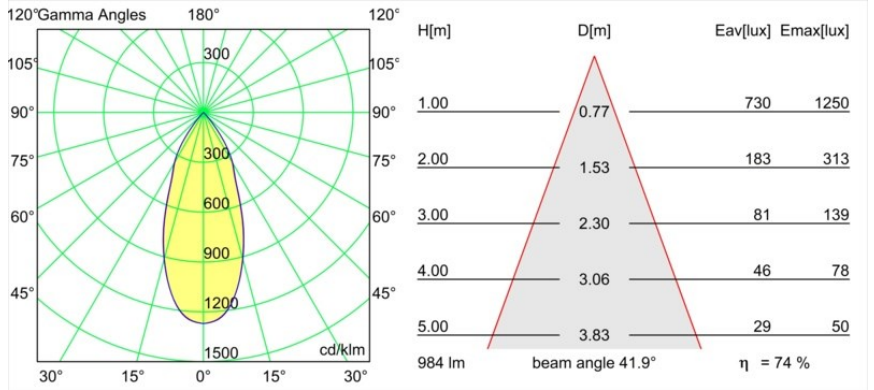

Light distribution & beam diagram