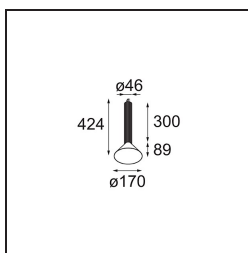

Specifications

Material	13520126
Light Source Type	LED
LED Type	BRIDGELUX V6 HD G8
LED technology	LED COB
CRI	Min. 90
Colour Temperature	3000K
Lifetime	L80B10 @50,000 Hours
Lamp Included	Yes
Number of Light Sources	1
CIE flux code	100 100 100 100 69
Binning (SDCM)	2
Light Direction	Down
Optic	Reflector
Measured beam angle (°)	41.9
Input Voltage	Constant Current Driver Required
Electrical Class	III
IP Rating	20
Glow wire rating (°C)	960
Indoor/Outdoor	Indoor
Application	Ceiling
Mounting	Suspended
Adjustability	Not Applicable
Distance to Lighted Object (m)	0,1
Primary Colour & Primary Finish	Bronze, Anodised
Secondary Colour & Secondary Finish	Black, Brushed Anodised
Gross weight (g)	1160.0
Drive current (mA)	350 500
Min. forward voltage (Vf)	15,4 15,8
Max. forward voltage (Vf)	18,8 19,4
Connected load (W)	6,0 8,8
Luminous flux per lamp (lm)	504 679
Efficacy (lm/W)	88 80
Glare rating	21 22