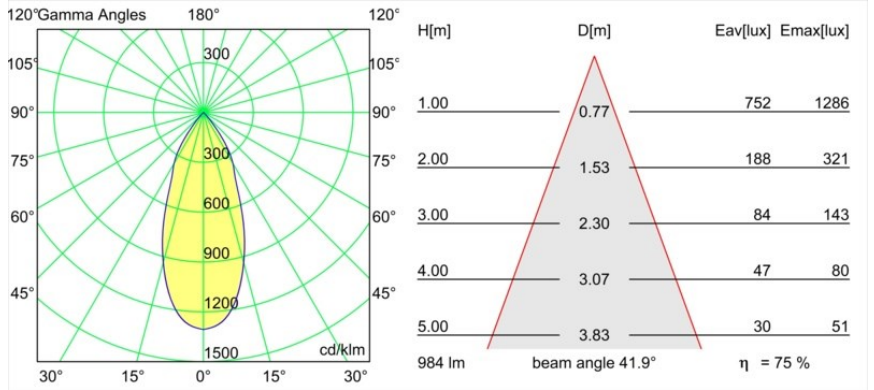

Light distribution & beam diagram