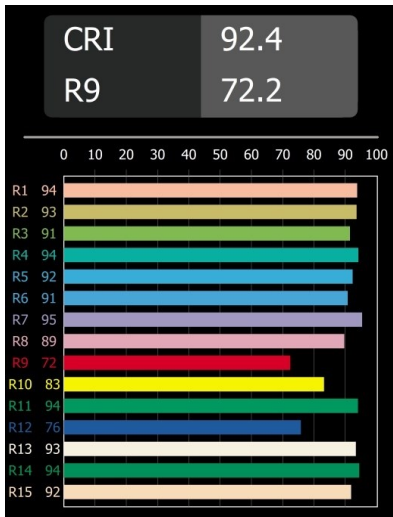

TM30 & CRI diagram