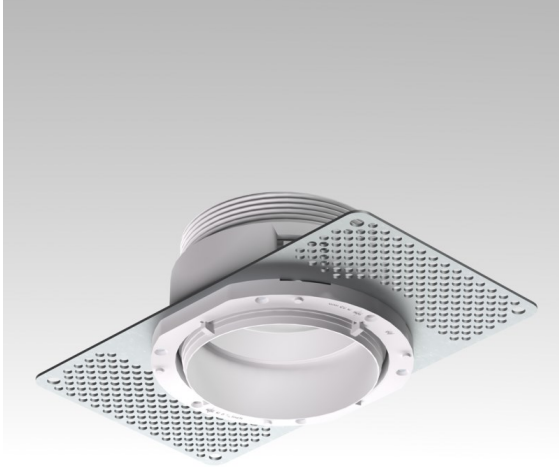

Date _____
Customer _____
Project _____
Type _____

Ring Recessed Trimless 62 lx

Specifications

Material	13515430
Lamp Included	No
Number of Light Sources	1
IP Rating	20
Glow wire rating (°C)	960
Indoor/Outdoor	Indoor
Application	Ceiling, Wall
Mounting	Recessed
Cut-out size (mm)	89
Adjustability	Not Applicable
Smart Lighting	Hue
Gross weight (g)	147.0