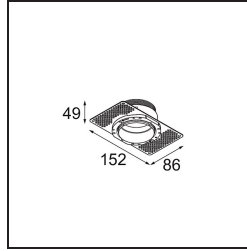

Date _____
Customer _____
Project _____
Type _____

Ring Recessed Trimless 62 lx

Specifications

Material	13515430
Lamp Included	No
Number of Light Sources	1
IP Rating	20
Glow wire rating (°C)	960
Indoor/Outdoor	Indoor
Application	Ceiling, Wall
Mounting	Recessed
Cut-out size (mm)	89
Adjustability	Not Applicable
Smart Lighting	Hue
Gross weight (g)	147.0