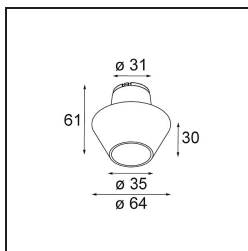

Date \_\_\_\_\_  
Customer \_\_\_\_\_  
Project \_\_\_\_\_  
Type \_\_\_\_\_

*FFD\_Light Cone 64 White Matt*

**Specifications**

Material	13515338
Lamp Included	No
Number of Light Sources	0
IP Rating	20
Glow wire rating (°C)	850
Indoor/Outdoor	Indoor
Adjustability	Not Applicable
Primary Colour & Primary Finish	White, Matt
Gross weight (g)	37.0

Specifications