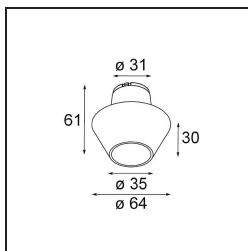

Date _____
Customer _____
Project _____
Type _____

Light Cone 64 White Matt

Specifications

Material	13515338
Lamp Included	No
Number of Light Sources	0
IP Rating	20
Glow wire rating (°C)	850
Indoor/Outdoor	Indoor
Adjustability	Not Applicable
Primary Colour & Primary Finish	White, Matt
Gross weight (g)	37.0

Specifications