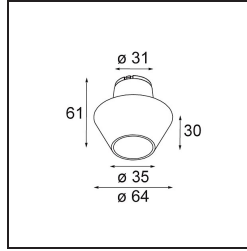

Date _____
 Customer _____
 Project _____
 Type _____

FFD_Light Cone 64 Black Structure

Specifications

Material	13515332
Lamp Included	No
Number of Light Sources	0
IP Rating	20
Glow wire rating (°C)	960
Indoor/Outdoor	Indoor
Adjustability	Not Applicable
Primary Colour & Primary Finish	Black, Structure
Gross weight (g)	28.0