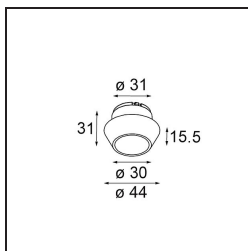

Date _____
Customer _____
Project _____
Type _____

Light Cone 44 White Matt

Specifications

Material	135 15238
Lamp Included	No
Number of Light Sources	0
IP Rating	20
Glow wire rating (°C)	960
Indoor/Outdoor	Indoor
Adjustability	Not Applicable
Primary Colour & Primary Finish	White, Matt
Gross weight (g)	30.0

Specifications