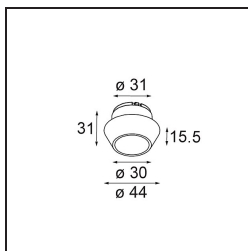

Date _____
Customer _____
Project _____
Type _____

Light Cone 44 White Matt

Specifications

Material	13515238
Lamp Included	No
Number of Light Sources	0
IP Rating	20
Glow wire rating (°C)	960
Indoor/Outdoor	Indoor
Adjustability	Not Applicable
Primary Colour & Primary Finish	White, Matt
Gross weight (g)	30.0

Specifications