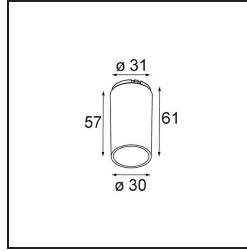

Date _____
Customer _____
Project _____
Type _____

Snoot 32 White Matt

Specifications

Material	13515038
Lamp Included	No
Number of Light Sources	0
IP Rating	20
Glow wire rating (°C)	960
Indoor/Outdoor	Indoor
Adjustability	Not Applicable
Primary Colour & Primary Finish	White, Matt
Gross weight (g)	18.0

Specifications