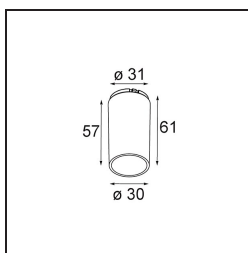

Date \_\_\_\_\_  
Customer \_\_\_\_\_  
Project \_\_\_\_\_  
Type \_\_\_\_\_

*Snoot 32 White Matt*

**Specifications**

Material	13515038
Lamp Included	No
Number of Light Sources	0
IP Rating	20
Glow wire rating (°C)	960
Indoor/Outdoor	Indoor
Adjustability	Not Applicable
Primary Colour & Primary Finish	White, Matt
Gross weight (g)	18.0

Specifications