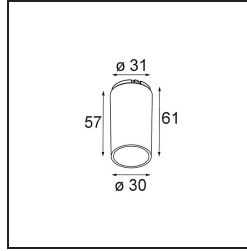

Date _____
Customer _____
Project _____
Type _____

Snoot 32 White Matt

Specifications

Material	13515038
Lamp Included	No
Number of Light Sources	0
IP Rating	20
Glow wire rating (°C)	960
Indoor/Outdoor	Indoor
Adjustability	Not Applicable
Primary Colour & Primary Finish	White, Matt
Gross weight (g)	18.0

Specifications