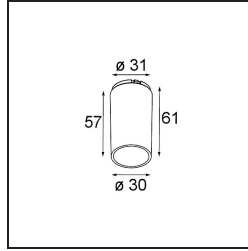

Date \_\_\_\_\_  
Customer \_\_\_\_\_  
Project \_\_\_\_\_  
Type \_\_\_\_\_

*Snoot 32 Black Structure*

**Specifications**

Material	13515032
Lamp Included	No
Number of Light Sources	0
IP Rating	20
Glow wire rating (°C)	960
Indoor/Outdoor	Indoor
Adjustability	Not Applicable
Primary Colour & Primary Finish	Black, Structure
Gross weight (g)	17.0