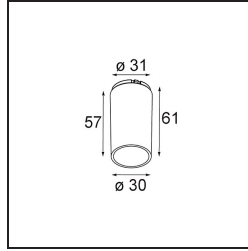

Date _____
Customer _____
Project _____
Type _____

Snoot 32 Black Structure

Specifications

Material	13515032
Lamp Included	No
Number of Light Sources	0
IP Rating	20
Glow wire rating (°C)	960
Indoor/Outdoor	Indoor
Adjustability	Not Applicable
Primary Colour & Primary Finish	Black, Structure
Gross weight (g)	17.0