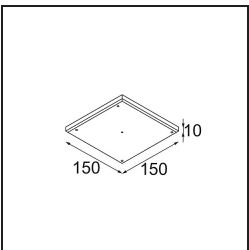

TM30 & CRI diagram

Light distribution & beam diagram

Accesorios Opticos

13515032 Snoot 32 Black Structure
13515038 Snoot 32 White Matt

13515132 Honeycomb 33 Black Structure

Accesorios Instalación

13510083 Ring Recessed 62 1x IP55 Black Matt
13510038 Ring Recessed 62 1x IP55 White Matt

13515430 Ring Recessed Trimless 62 1x

13515530 Concrete Kit 62 150x150 1x

13515630 Concrete Ring 62 Standard Installation Housing

12293230 Plaster Kit Trimless 150x150 - 62 1x

11624030 Installation Housing 140x250x100x210