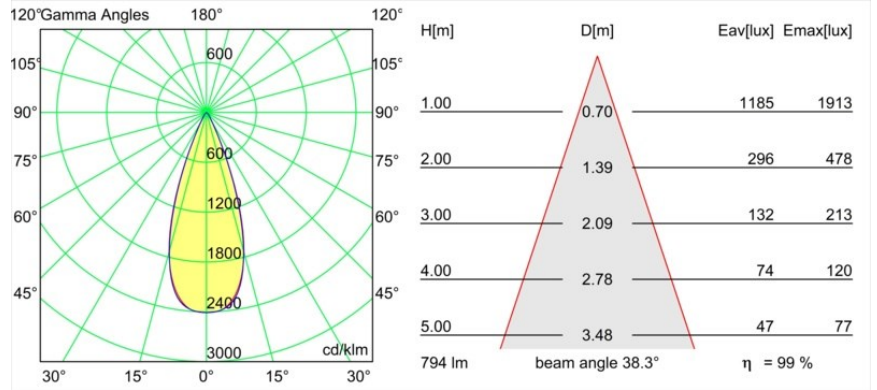

Light distribution & beam diagram