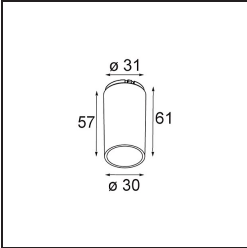

Specifications

Material	13514580
Light Source Type	LED
LED Type	BRIDGELUX V8G8
LED technology	LED COB
CRI	Min. 90
Colour Temperature	4000K
Lifetime	L90B10 @50,000 Hours
Lamp Included	Yes
Number of Light Sources	1
CIE flux code	98 100 100 100 99
Binning (SDCM)	2
Light Direction	Down
Optic	Collimator
Measured beam angle (°)	38.0
Input Voltage	Constant Current Driver Required
Electrical Class	III
IP Rating	55
Glow wire rating (°C)	850
Indoor/Outdoor	Indoor
Application	Ceiling, Wall
Mounting	Recessed
Cut-out size (mm)	ø68 for Frame Recessed; ø89 for Frame Recessed TrimLess
Mounting depth (mm)	110.0
Adjustability	H 355° V 25°
Distance to Lighted Object (m)	0,1
Primary Colour & Primary Finish	Black, Chrome
Gross weight (g)	141.0
Drive current (mA)	350 500
Min. forward voltage (Vf)	13,2 13,7
Max. forward voltage (Vf)	15,0 15,4
Connected load (W)	5,0 7,2
Luminous flux per lamp (lm)	585 787
Efficacy (lm/W)	117 109
Glare rating	15 16

Remark	<ul style="list-style-type: none">• Tetrix Recessed Ring or Tube Surface not included• This is not a complete product. Tetrix Recessed Ring or Tube Surface required.• This is not a complete product. Tetrix Recessed Ring or Tube Surface required.
--------	---

TM30 & CRI diagram

Light distribution & beam diagram

Diagrams

Optical Accessories

13515032 Snoot 32 Black Structure
13515038 Snoot 32 White Matt

13515132 Honeycomb 33 Black Structure

Installation Accessories

13510083 Ring Recessed 62 1x IP55 Black Matt
13510038 Ring Recessed 62 1x IP55 White Matt

13515430 Ring Recessed Trimless 62 1x

13515530 Concrete Kit 62 150x150 1x

13515630 Concrete Ring 62 Standard Installation Housing