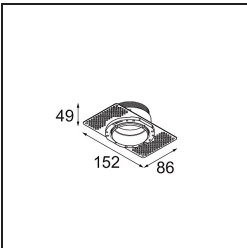

Specifications

Material	13514580
Light Source Type	LED
LED Type	BRIDGELUX V8G8
LED technology	LED COB
CRI	Min. 90
Colour Temperature	4000K
Lifetime	L90B10 @50,000 Hours
Lamp Included	Yes
Number of Light Sources	1
CIE flux code	98 100 100 100 99
Binning (SDCM)	2
Light Direction	Down
Optic	Collimator
Measured beam angle (°)	38.0
Input Voltage	Constant Current Driver Required
Electrical Class	III
IP Rating	55
Glow wire rating (°C)	850
Indoor/Outdoor	Indoor
Application	Ceiling, Wall
Mounting	Recessed
Cut-out size (mm)	ø68 for Frame Recessed; ø89 for Frame Recessed TrimLess
Mounting depth (mm)	110.0
Adjustability	H 355° V 25°
Distance to Lighted Object (m)	0,1
Primary Colour & Primary Finish	Black, Chrome
Gross weight (g)	141.0
Drive current (mA)	350 500
Min. forward voltage (Vf)	13,2 13,7
Max. forward voltage (Vf)	15,0 15,4
Connected load (W)	5,0 7,2
Luminous flux per lamp (lm)	585 787
Efficacy (lm/W)	117 109
Glare rating	15 16

Remark	<ul style="list-style-type: none">• Tetrix Recessed Ring or Tube Surface not included• This is not a complete product. Tetrix Recessed Ring or Tube Surface required.• This is not a complete product. Tetrix Recessed Ring or Tube Surface required.
--------	---

TM30 & CRI diagram

Light distribution & beam diagram

Diagrams

Optical Accessories

13515032 Snoot 32 Black Structure
13515038 Snoot 32 White Matt

13515132 Honeycomb 33 Black Structure

Installation Accessories

13510083 Ring Recessed 62 1x IP55 Black Matt
13510038 Ring Recessed 62 1x IP55 White Matt

13515430 Ring Recessed Trimless 62 1x

13515530 Concrete Kit 62 150x150 1x

13515630 Concrete Ring 62 Standard Installation Housing