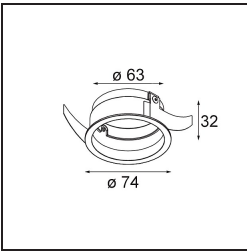

Specifications

Material	13514580
Light Source Type	LED
LED Type	BRIDGELUX V8G8
LED technology	LED COB
CRI	Min. 90
Colour Temperature	4000K
Lifetime	L90B10 @50,000 Hours
Lamp Included	Yes
Number of Light Sources	1
CIE flux code	98 100 100 100 99
Binning (SDCM)	2
Light Direction	Down
Optic	Collimator
Measured beam angle (°)	38.0
Input Voltage	Constant Current Driver Required
Electrical Class	III
IP Rating	55
Glow wire rating (°C)	850
Indoor/Outdoor	Indoor
Application	Ceiling, Wall
Mounting	Recessed
Cut-out size (mm)	ø68 for Frame Recessed; ø89 for Frame Recessed TrimLess
Mounting depth (mm)	110.0
Adjustability	H 355° V 25°
Distance to Lighted Object (m)	0,1
Primary Colour & Primary Finish	Black, Chrome
Gross weight (g)	141.0
Drive current (mA)	350 500
Min. forward voltage (Vf)	13,2 13,7
Max. forward voltage (Vf)	15,0 15,4
Connected load (W)	5,0 7,2
Luminous flux per lamp (lm)	585 787
Efficacy (lm/W)	117 109
Glare rating	15 16

Remark	<ul style="list-style-type: none">• Tetrix Recessed Ring or Tube Surface not included• This is not a complete product. Tetrix Recessed Ring or Tube Surface required.• This is not a complete product. Tetrix Recessed Ring or Tube Surface required.
--------	---

TM30 & CRI diagram

Light distribution & beam diagram

Diagrams

Optical Accessories

13515032 Snoot 32 Black Structure
13515038 Snoot 32 White Matt

13515132 Honeycomb 33 Black Structure

Installation Accessories

13510083 Ring Recessed 62 1x IP55 Black Matt
13510038 Ring Recessed 62 1x IP55 White Matt

13515430 Ring Recessed Trimless 62 1x

13515530 Concrete Kit 62 150x150 1x

13515630 Concrete Ring 62 Standard Installation Housing