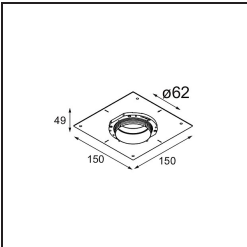

Specifications

Material	13514580
Light Source Type	LED
LED Type	BRIDGELUX V8G8
LED technology	LED COB
CRI	Min. 90
Colour Temperature	4000K
Lifetime	L90B10 @50,000 Hours
Lamp Included	Yes
Number of Light Sources	1
CIE flux code	98 100 100 100 99
Binning (SDCM)	2
Light Direction	Down
Optic	Collimator
Measured beam angle (°)	38.0
Input Voltage	Constant Current Driver Required
Electrical Class	III
IP Rating	55
Glow wire rating (°C)	850
Indoor/Outdoor	Indoor
Application	Ceiling, Wall
Mounting	Recessed
Cut-out size (mm)	ø68 for Frame Recessed; ø89 for Frame Recessed TrimLess
Mounting depth (mm)	110.0
Adjustability	H 355° V 25°
Distance to Lighted Object (m)	0,1
Primary Colour & Primary Finish	Black, Chrome
Gross weight (g)	141.0
Drive current (mA)	350 500
Min. forward voltage (Vf)	13,2 13,7
Max. forward voltage (Vf)	15,0 15,4
Connected load (W)	5,0 7,2
Luminous flux per lamp (lm)	585 787
Efficacy (lm/W)	117 109
Glare rating	15 16

Remark	<ul style="list-style-type: none">• Tetrix Recessed Ring or Tube Surface not included• This is not a complete product. Tetrix Recessed Ring or Tube Surface required.• This is not a complete product. Tetrix Recessed Ring or Tube Surface required.
--------	---

TM30 & CRI diagram

Light distribution & beam diagram

Diagrams

Optical Accessories

13515032 Snoot 32 Black Structure
13515038 Snoot 32 White Matt

13515132 Honeycomb 33 Black Structure

Installation Accessories

13510083 Ring Recessed 62 1x IP55 Black Matt
13510038 Ring Recessed 62 1x IP55 White Matt

13515430 Ring Recessed Trimless 62 1x

13515530 Concrete Kit 62 150x150 1x

13515630 Concrete Ring 62 Standard Installation Housing