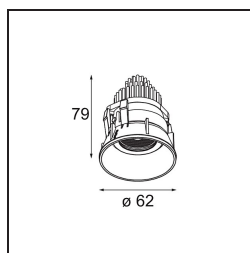

Specifications

Material	13514580
Light Source Type	LED
LED Type	BRIDGELUX V8G8
LED technology	LED COB
CRI	Min. 90
Colour Temperature	4000K
Lifetime	L90B10 @50,000 Hours
Lamp Included	Yes
Number of Light Sources	1
CIE flux code	98 100 100 100 99
Binning (SDCM)	2
Light Direction	Down
Optic	Collimator
Measured beam angle (°)	38.0
Input Voltage	Constant Current Driver Required
Electrical Class	III
IP Rating	55
Glow wire rating (°C)	850
Indoor/Outdoor	Indoor
Application	Ceiling, Wall
Mounting	Recessed
Cut-out size (mm)	ø68 for Frame Recessed; ø89 for Frame Recessed TrimLess
Mounting depth (mm)	110.0
Adjustability	H 355° V 25°
Distance to Lighted Object (m)	0,1
Primary Colour & Primary Finish	Black, Chrome
Gross weight (g)	141.0
Drive current (mA)	350 500
Min. forward voltage (Vf)	13,2 13,7
Max. forward voltage (Vf)	15,0 15,4
Connected load (W)	5,0 7,2
Luminous flux per lamp (lm)	585 787
Efficacy (lm/W)	117 109
Glare rating	15 16

Remark	<ul style="list-style-type: none">• Tetrix Recessed Ring or Tube Surface not included• This is not a complete product. Tetrix Recessed Ring or Tube Surface required.• This is not a complete product. Tetrix Recessed Ring or Tube Surface required.
--------	---