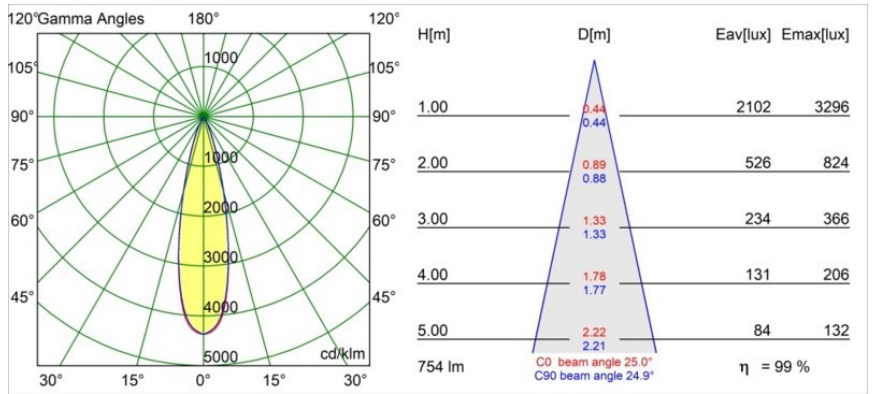

Light distribution & beam diagram