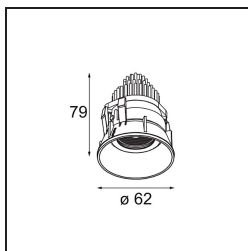

Specifications

Material	13514483
Light Source Type	LED
LED Type	BRIDGELUX V8G8
LED technology	LED COB
CRI	Min. 90
Colour Temperature	4000K
Lifetime	L90B10 @50,000 Hours
Lamp Included	Yes
Number of Light Sources	1
CIE flux code	99 100 100 100 100
Binning (SDCM)	2
Light Direction	Down
Optic	Collimator
Measured beam angle (°)	25.0
Input Voltage	Constant Current Driver Required
Electrical Class	III
IP Rating	55
Glow wire rating (°C)	850
Indoor/Outdoor	Indoor
Application	Ceiling, Wall
Mounting	Recessed
Cut-out size (mm)	ø68 for Frame Recessed; ø89 for Frame Recessed TrimLess
Mounting depth (mm)	110.0
Adjustability	H 355° V 25°
Distance to Lighted Object (m)	0,1
Primary Colour & Primary Finish	Black, Matt
Gross weight (g)	141.0
Drive current (mA)	350 500
Min. forward voltage (Vf)	13,2 13,7
Max. forward voltage (Vf)	15,0 15,4
Connected load (W)	5,0 7,2
Luminous flux per lamp (lm)	561 752
Efficacy (lm/W)	112 104
Glare rating	11 12

Specifications

Remark	<ul style="list-style-type: none">• Tetrix Recessed Ring or Tube Surface not included• This is not a complete product. Tetrix Recessed Ring or Tube Surface required.• This is not a complete product. Tetrix Recessed Ring or Tube Surface required.
--------	---