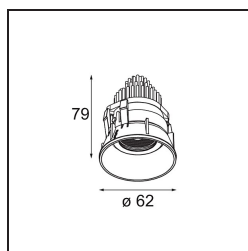

Specifications

| | |
|---------------------------------|---|
| Material | 13514480 |
| Light Source Type | LED |
| LED Type | BRIDGELUX V8G8 |
| LED technology | LED COB |
| CRI | Min. 90 |
| Colour Temperature | 4000K |
| Lifetime | L90B10 @50,000 Hours |
| Lamp Included | Yes |
| Number of Light Sources | 1 |
| CIE flux code | 98 100 100 100 98 |
| Binning (SDCM) | 2 |
| Light Direction | Down |
| Optic | Collimator |
| Measured beam angle (°) | 25.0 |
| Input Voltage | Constant Current Driver Required |
| Electrical Class | III |
| IP Rating | 55 |
| Glow wire rating (°C) | 850 |
| Indoor/Outdoor | Indoor |
| Application | Ceiling, Wall |
| Mounting | Recessed |
| Cut-out size (mm) | ø68 for Frame Recessed; ø89 for Frame Recessed TrimLess |
| Mounting depth (mm) | 110.0 |
| Adjustability | H 355° V 25° |
| Distance to Lighted Object (m) | 0,1 |
| Primary Colour & Primary Finish | Black, Chrome |
| Gross weight (g) | 141.0 |
| Drive current (mA) | 350 500 |
| Min. forward voltage (Vf) | 13,2 13,7 |
| Max. forward voltage (Vf) | 15,0 15,4 |
| Connected load (W) | 5,0 7,2 |
| Luminous flux per lamp (lm) | 552 739 |
| Efficacy (lm/W) | 110 103 |
| Glare rating | 12 13 |

| | |
|--------|---|
| Remark | <ul style="list-style-type: none">• Tetrix Recessed Ring or Tube Surface not included• This is not a complete product. Tetrix Recessed Ring or Tube Surface required.• This is not a complete product. Tetrix Recessed Ring or Tube Surface required. |
|--------|---|