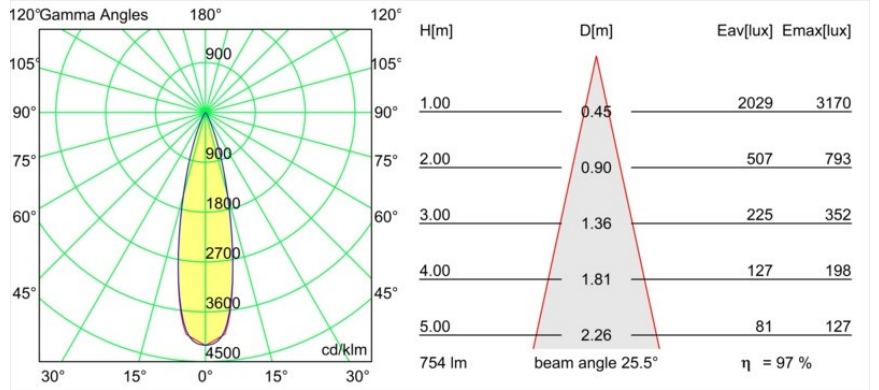

Light distribution & beam diagram