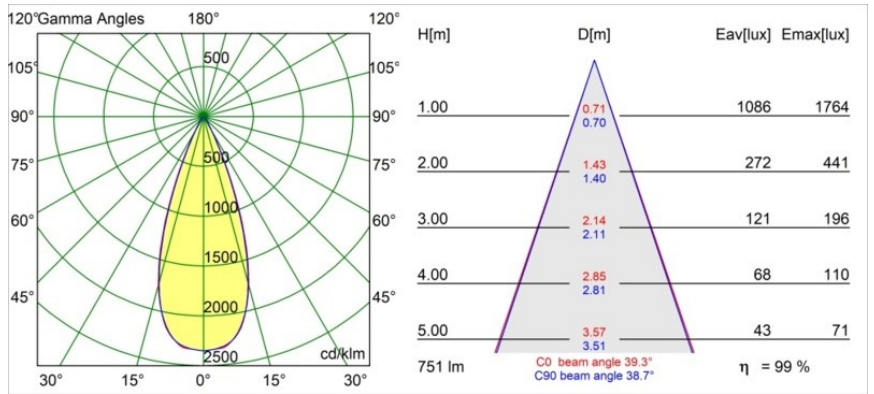

Light distribution & beam diagram