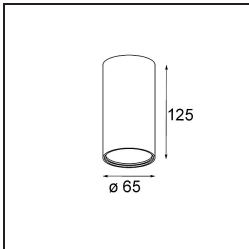

---

**TM30 & CRI diagram**

**Light distribution & beam diagram**

**Optical Accessories**

**13515032** Snoot 32 Black Structure  
**13515038** Snoot 32 White Matt

**13515132** Honeycomb 33 Black Structure

**Installation Accessories**

**13510083** Ring Recessed 62 1x IP55 Black Matt  
**13510038** Ring Recessed 62 1x IP55 White Matt

**13515430** Ring Recessed Trimless 62 1x

**13515530** Concrete Kit 62 150x150 1x

**13515630** Concrete Ring 62 Standard Installation Housing

**12293230** Plaster Kit Trimless 150x150 - 62 1x

**11624030** Installation Housing 140x250x100x210

**12292630** Gypsum Fibreboard 150x150

**13515738** Tetrix Tube Surface 65 125 1x DE White Matt

**13515783** Tetrix Tube Surface 65 125 1x DE Black Matt