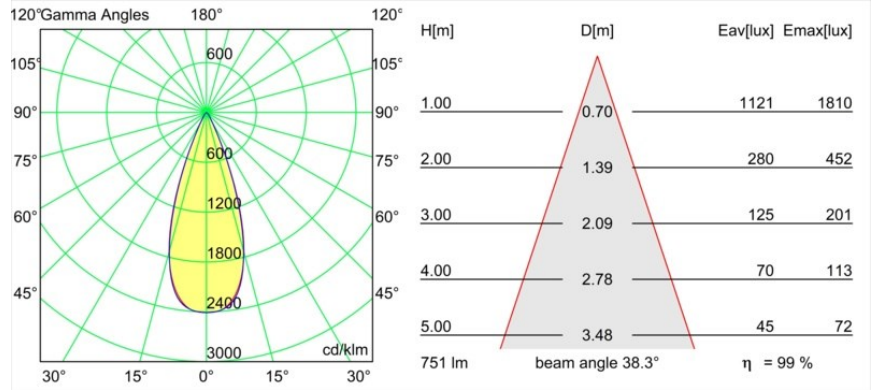

Light distribution & beam diagram