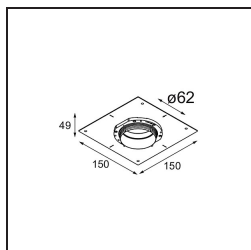

TM30 & CRI diagram

Light distribution & beam diagram

Diagrams

Accessorio Ottico

13515032 Snoot 32 Black Structure
13515038 Snoot 32 White Matt

13515132 Honeycomb 33 Black Structure

Accessori Installazione

13510083 Ring Recessed 62 1x IP55 Black Matt
13510038 Ring Recessed 62 1x IP55 White Matt

13515430 Ring Recessed Trimless 62 1x

13515530 Concrete Kit 62 150x150 1x

13515630 Concrete Ring 62 Standard Installation Housing

12293230 Plaster Kit Trimless 150x150 - 62 1x

11624030 Installation Housing 140x250x100x210