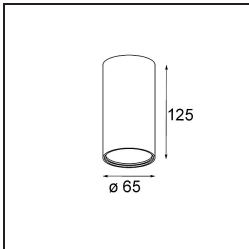

13515738 Tetrix Tube Surface 65 125 1x DE White Matt

13515783 Tetrix Tube Surface 65 125 1x DE Black Matt

Choose a required accessory