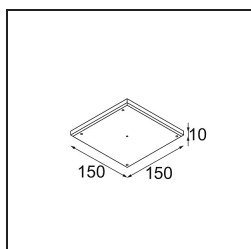

12292630 Gypsum Fibreboard 150x150