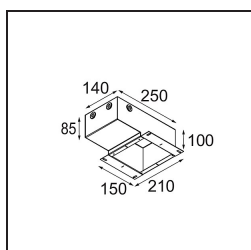

11624030 Installation Housing 140x250x100x210