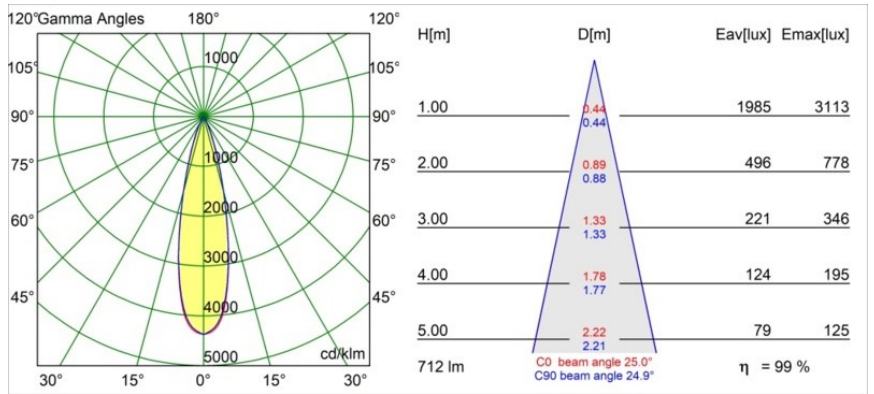

Light distribution & beam diagram