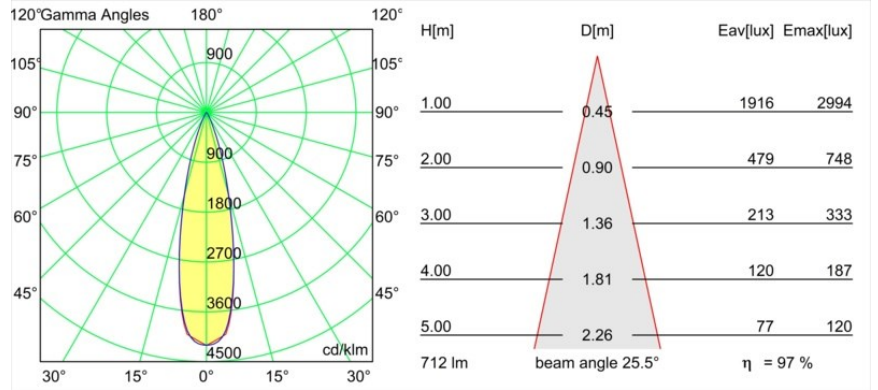

Light distribution & beam diagram