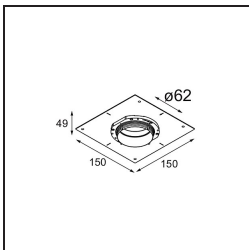

TM30 & CRI diagram

Light distribution & beam diagram

Accesorios Opticos

13515032 Snoot 32 Black Structure
13515038 Snoot 32 White Matt

13515132 Honeycomb 33 Black Structure

Accesorios Instalación

13510083 Ring Recessed 62 1x IP55 Black Matt
13510038 Ring Recessed 62 1x IP55 White Matt

13515430 Ring Recessed Trimless 62 1x

13515530 Concrete Kit 62 150x150 1x

13515630 Concrete Ring 62 Standard Installation Housing

12293230 Plaster Kit Trimless 150x150 - 62 1x

11624030 Installation Housing 140x250x100x210