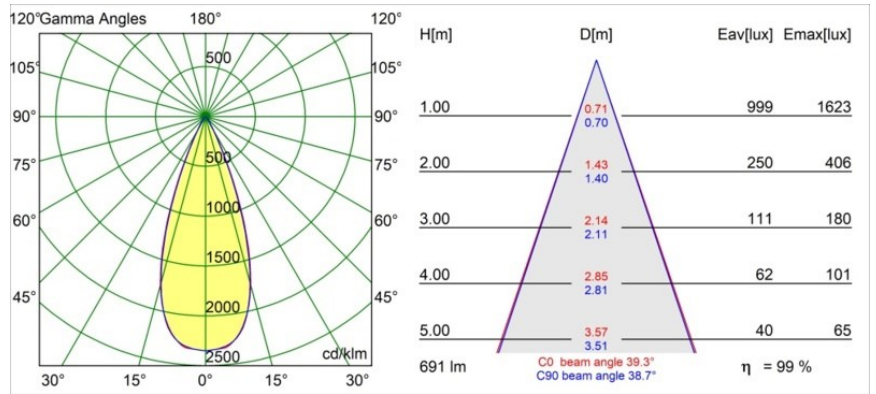

Light distribution & beam diagram