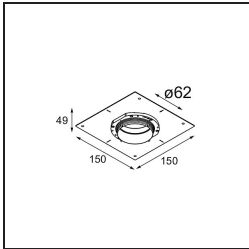

Date
Customer
Project
Type

Tetrix Adjustable Recessed 62 1x IP55 LED 2700K Flood DE Black Matt

Specifications

Material	13514183
Light Source Type	LED
LED Type	BRIDGELUX V8G8
LED technology	LED COB
CRI	Min. 90
Colour Temperature	2700K
Lifetime	L90B10 @50,000 Hours
Lamp Included	Yes
Number of Light Sources	1
CIE flux code	98 100 100 100 100
Binning (SDCM)	2
Light Direction	Down
Optic	Collimator
Measured beam angle (°)	39.0
Input Voltage	Constant Current Driver Required
Electrical Class	III
IP Rating	55
Glow wire rating (°C)	850
Indoor/Outdoor	Indoor
Application	Ceiling, Wall
Mounting	Recessed
Cut-out size (mm)	ø68 for Frame Recessed; ø89 for Frame Recessed TrimLess
Mounting depth (mm)	110.0
Adjustability	H 355° V 25°
Distance to Lighted Object (m)	0,1
Primary Colour & Primary Finish	Black, Matt
Gross weight (g)	141.0
Drive current (mA)	350 500
Min. forward voltage (Vf)	13,2 13,7
Max. forward voltage (Vf)	15,0 15,4
Connected load (W)	5,0 7,2
Luminous flux per lamp (lm)	511 690
Efficacy (lm/W)	102 96
Glare rating	13 14

Remark	<ul style="list-style-type: none">• Tetrix Recessed Ring or Tube Surface not included• This is not a complete product. Tetrix Recessed Ring or Tube Surface required.• This is not a complete product. Tetrix Recessed Ring or Tube Surface required.
--------	---

TM30 & CRI diagram

Light distribution & beam diagram

Optical Accessories

13515032 Snoot 32 Black Structure
13515038 Snoot 32 White Matt

13515132 Honeycomb 33 Black Structure

Installation Accessories

13510083 Ring Recessed 62 1x IP55 Black Matt
13510038 Ring Recessed 62 1x IP55 White Matt

13515430 Ring Recessed Trimless 62 1x

13515530 Concrete Kit 62 150x150 1x

13515630 Concrete Ring 62 Standard Installation Housing

12293230 Plaster Kit Trimless 150x150 - 62 1x

11624030 Installation Housing 140x250x100x210