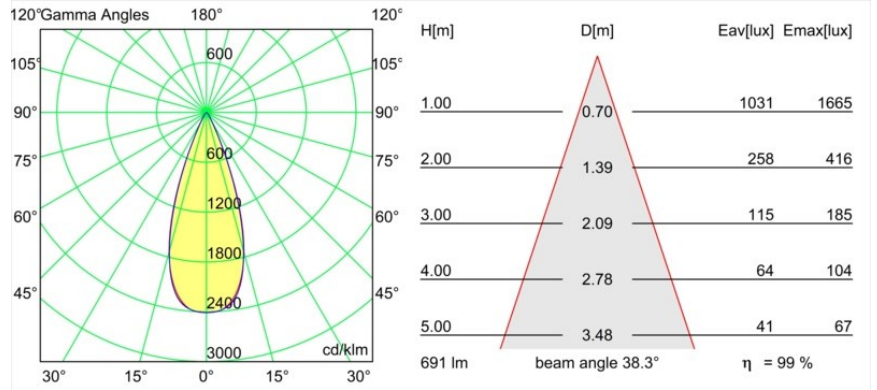

Light distribution & beam diagram