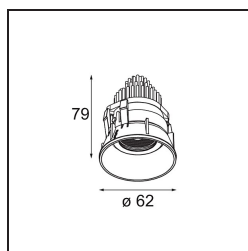

Specifications

Material	13514180
Light Source Type	LED
LED Type	BRIDGELUX V8G8
LED technology	LED COB
CRI	Min. 90
Colour Temperature	2700K
Lifetime	L90B10 @50,000 Hours
Lamp Included	Yes
Number of Light Sources	1
CIE flux code	98 100 100 100 99
Binning (SDCM)	2
Light Direction	Down
Optic	Collimator
Measured beam angle (°)	38.0
Input Voltage	Constant Current Driver Required
Electrical Class	III
IP Rating	55
Glow wire rating (°C)	850
Indoor/Outdoor	Indoor
Application	Ceiling, Wall
Mounting	Recessed
Cut-out size (mm)	ø68 for Frame Recessed; ø89 for Frame Recessed TrimLess
Mounting depth (mm)	110.0
Adjustability	H 355° V 25°
Distance to Lighted Object (m)	0,1
Primary Colour & Primary Finish	Black, Chrome
Gross weight (g)	141.0
Drive current (mA)	350 500
Min. forward voltage (Vf)	13,2 13,7
Max. forward voltage (Vf)	15,0 15,4
Connected load (W)	5,0 7,2
Luminous flux per lamp (lm)	507 685
Efficacy (lm/W)	101 95
Glare rating	14 15

Remark	<ul style="list-style-type: none">• Tetrix Recessed Ring or Tube Surface not included• This is not a complete product. Tetrix Recessed Ring or Tube Surface required.• This is not a complete product. Tetrix Recessed Ring or Tube Surface required.
--------	---