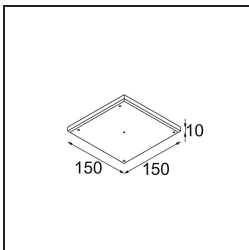

TM30 & CRI diagram

Light distribution & beam diagram

Optical Accessories

13515032 Snoot 32 Black Structure
13515038 Snoot 32 White Matt

13515132 Honeycomb 33 Black Structure

Installation Accessories

13510083 Ring Recessed 62 1x IP55 Black Matt
13510038 Ring Recessed 62 1x IP55 White Matt

13515430 Ring Recessed Trimless 62 1x

13515530 Concrete Kit 62 150x150 1x

13515630 Concrete Ring 62 Standard Installation Housing

12293230 Plaster Kit Trimless 150x150 - 62 1x

11624030 Installation Housing 140x250x100x210