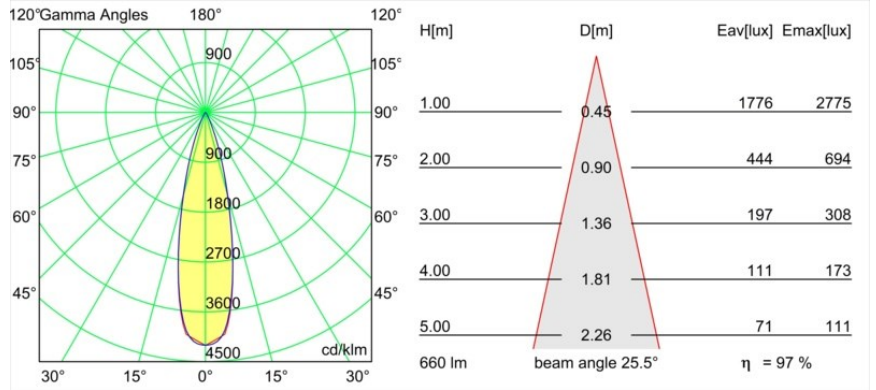

Light distribution & beam diagram