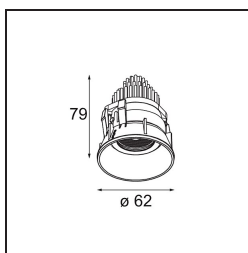

**Specifications**

Material	13514080
Light Source Type	LED
LED Type	BRIDGELUX V8G8
LED technology	LED COB
CRI	Min. 90
Colour Temperature	2700K
Lifetime	L90B10 @50,000 Hours
Lamp Included	Yes
Number of Light Sources	1
CIE flux code	98 100 100 100 98
Binning (SDCM)	2
Light Direction	Down
Optic	Collimator
Measured beam angle (°)	25.0
Input Voltage	Constant Current Driver Required
Electrical Class	III
IP Rating	55
Glow wire rating (°C)	850
Indoor/Outdoor	Indoor
Application	Ceiling, Wall
Mounting	Recessed
Cut-out size (mm)	ø68 for Frame Recessed; ø89 for Frame Recessed TrimLess
Mounting depth (mm)	110.0
Adjustability	H 355° V 25°
Distance to Lighted Object (m)	0,1
Primary Colour & Primary Finish	Black, Chrome
Gross weight (g)	141.0
Drive current (mA)	350      500
Min. forward voltage (Vf)	13,2      13,7
Max. forward voltage (Vf)	15,0      15,4
Connected load (W)	5,0      7,2
Luminous flux per lamp (lm)	481      647
Efficacy (lm/W)	96      90
Glare rating	11      12

---

Remark	<ul style="list-style-type: none"><li>• Tetrix Recessed Ring or Tube Surface not included</li><li>• This is not a complete product. Tetrix Recessed Ring or Tube Surface required.</li><li>• This is not a complete product. Tetrix Recessed Ring or Tube Surface required.</li></ul>
--------	---