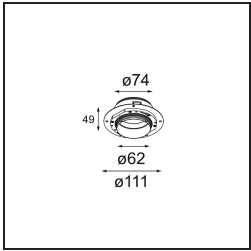

**Specifications**

Material	13513683
Light Source Type	LED GU10
Lamp Included	No
Number of Light Sources	1
Light Direction	Down
Input Voltage	230V
Electrical Class	II
IP Rating	20
Glow wire rating (°C)	850
Indoor/Outdoor	Indoor
Application	Ceiling, Wall
Mounting	Recessed
Cut-out size (mm)	ø68 for Frame Recessed; ø89 for Frame Recessed TrimLess
Mounting depth (mm)	110.0
Adjustability	Not Applicable
Distance to Lighted Object (m)	0,1
Primary Colour & Primary Finish	Black, Matt
Gross weight (g)	170.0
Remark	<ul style="list-style-type: none"> <li>• Tetrix Recessed Ring or Tube Surface not included</li> <li>• This is not a complete product. Tetrix Recessed Ring or Tube Surface required.</li> <li>• This is not a complete product. Tetrix Recessed Ring or Tube Surface required.</li> </ul>

**Installation Accessories**

**13510083** Ring Recessed 62 1x IP55 Black Matt  
**13510038** Ring Recessed 62 1x IP55 White Matt

**13515430** Ring Recessed Trimless 62 1x

**13515530** Concrete Kit 62 150x150 1x