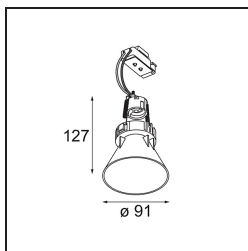

Date
Customer
Project
Type

*Tetrix Cone Recessed 90 1x LED GU10 Black Matt*

Peeking out of the ceiling, Tetrix cone knows how to attract attention. Pair it with black or white optical accessories and make Tetrix Cone's prominent design even more interesting. And if you're looking to light wet and damp places, or a wellness environment, Tetrix Cone will do the trick, thanks to its IP55 rating.

**Specifications**

Material	13513683
Light Source Type	LED GU10
Lamp Included	No
Number of Light Sources	1
Light Direction	Down
Input Voltage	230V
Electrical Class	II
IP Rating	20
Glow wire rating (°C)	850
Indoor/Outdoor	Indoor
Application	Ceiling, Wall
Mounting	Recessed
Cut-out size (mm)	ø68 for Frame Recessed; ø89 for Frame Recessed TrimLess
Mounting depth (mm)	110.0
Adjustability	Not Applicable
Distance to Lighted Object (m)	0,1
Primary Colour & Primary Finish	Black, Matt
Gross weight (g)	170.0
Remark	<ul style="list-style-type: none"> <li>• Tetrix Recessed Ring or Tube Surface not included</li> <li>• This is not a complete product. Tetrix Recessed Ring or Tube Surface required.</li> <li>• This is not a complete product. Tetrix Recessed Ring or Tube Surface required.</li> </ul>