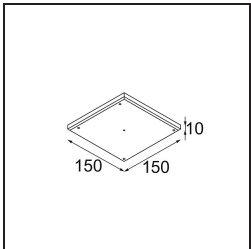

12292630 Gypsum Fibreboard 150x150

Choose a required accessory