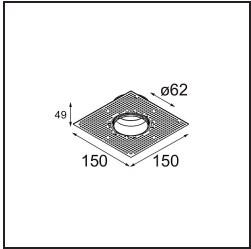

12293230 Plaster Kit Trimless 150x150 - 62 1x