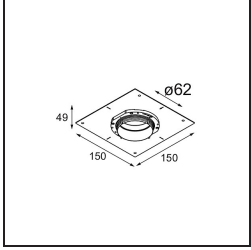

**Specifications**

Material	13513683
Light Source Type	LED GU10
Lamp Included	No
Number of Light Sources	1
Light Direction	Down
Input Voltage	230V
Electrical Class	II
IP Rating	20
Glow wire rating (°C)	850
Indoor/Outdoor	Indoor
Application	Ceiling, Wall
Mounting	Recessed
Cut-out size (mm)	ø68 for Frame Recessed; ø89 for Frame Recessed TrimLess
Mounting depth (mm)	110.0
Adjustability	Not Applicable
Distance to Lighted Object (m)	0,1
Primary Colour & Primary Finish	Black, Matt
Gross weight (g)	170.0
Remark	<ul style="list-style-type: none"> <li>• Tetrix Recessed Ring or Tube Surface not included</li> <li>• This is not a complete product. Tetrix Recessed Ring or Tube Surface required.</li> <li>• This is not a complete product. Tetrix Recessed Ring or Tube Surface required.</li> </ul>

**Optical Accessories**

**13515038** Snoot 32 White Matt  
**13515032** Snoot 32 Black Structure

**13515132** Honeycomb 33 Black Structure

**13515232** Light Cone 44 Black Structure  
**13515238** Light Cone 44 White Matt

**Installation Accessories**

**13510083** Ring Recessed 62 1x IP55 Black Matt  
**13510038** Ring Recessed 62 1x IP55 White Matt

**13515430** Ring Recessed Trimless 62 1x

**13515530** Concrete Kit 62 150x150 1x