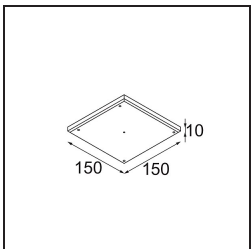

12292630 Gypsum Fibreboard 150x150

Choose a required accessory