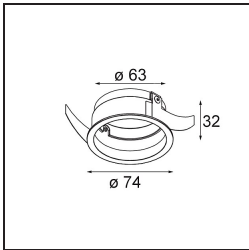

Date

Customer

Project

Type

Tetrix Cone Recessed 90 1x LED GU10 Black Chrome

Specifications

Material	13513680
Light Source Type	LED GU10
Lamp Included	No
Number of Light Sources	1
Light Direction	Down
Input Voltage	230V
Electrical Class	II
IP Rating	20
Glow wire rating (°C)	850
Indoor/Outdoor	Indoor
Application	Ceiling, Wall
Mounting	Recessed
Cut-out size (mm)	ø68 for Frame Recessed; ø89 for Frame Recessed TrimLess
Mounting depth (mm)	110.0
Adjustability	Not Applicable
Distance to Lighted Object (m)	0,1
Primary Colour & Primary Finish	Black, Chrome
Gross weight (g)	170.0
Remark	<ul style="list-style-type: none"> • Not suitable for installation ≤5km from the coast • Tetrix Recessed Ring or Tube Surface not included • This is not a complete product. Tetrix Recessed Ring or Tube Surface required. • This is not a complete product. Tetrix Recessed Ring or Tube Surface required.

Optical Accessories

- 13515038** Snoot 32 White Matt
- 13515032** Snoot 32 Black Structure

- 13515132** Honeycomb 33 Black Structure

- 13515232** Light Cone 44 Black Structure
- 13515238** Light Cone 44 White Matt

Installation Accessories

- 13510083** Ring Recessed 62 1x IP55 Black Matt
- 13510038** Ring Recessed 62 1x IP55 White Matt

- 13515430** Ring Recessed Trimless 62 1x

13515530 Concrete Kit 62 150x150 1x

13515630 Concrete Ring 62 Standard Installation Housing