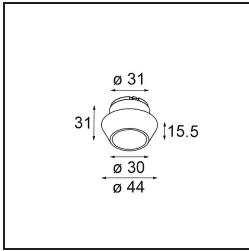

- **13515232** Light Cone 44 Black Structure
- **13515238** Light Cone 44 White Matt