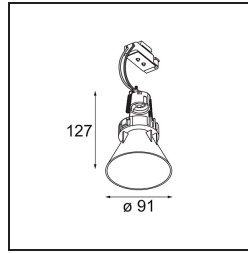

Date

Customer

Project

Type

Tetrix Cone Recessed 90 1x LED GU10 Black Chrome

Specifications

Material	13513680
Light Source Type	LED GU10
Lamp Included	No
Number of Light Sources	1
Light Direction	Down
Input Voltage	230V
Electrical Class	II
IP Rating	20
Glow wire rating (°C)	850
Indoor/Outdoor	Indoor
Application	Ceiling, Wall
Mounting	Recessed
Cut-out size (mm)	ø68 for Frame Recessed; ø89 for Frame Recessed TrimLess
Mounting depth (mm)	110.0
Adjustability	Not Applicable
Distance to Lighted Object (m)	0,1
Primary Colour & Primary Finish	Black, Chrome
Gross weight (g)	170.0
Remark	<ul style="list-style-type: none"> • Not suitable for installation ≤5km from the coast • Tetrix Recessed Ring or Tube Surface not included • This is not a complete product. Tetrix Recessed Ring or Tube Surface required. • This is not a complete product. Tetrix Recessed Ring or Tube Surface required.

Peeking out of the ceiling, Tetrix cone knows how to attract attention. Pair it with black or white optical accessories and make Tetrix Cone's prominent design even more interesting. And if you're looking to light wet and damp places, or a wellness environment, Tetrix Cone will do the trick, thanks to its IP55 rating.