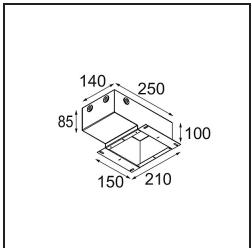

11624030 Installation Housing 140x250x100x210