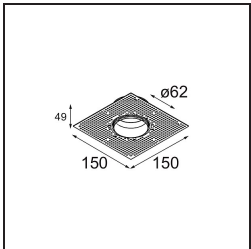

Date

Customer

Project

Type

Tetrix Cone Recessed 90 1x LED GU10 Black Chrome

Specifications

Material	13513680
Light Source Type	LED GU10
Lamp Included	No
Number of Light Sources	1
Light Direction	Down
Input Voltage	230V
Electrical Class	II
IP Rating	20
Glow wire rating (°C)	850
Indoor/Outdoor	Indoor
Application	Ceiling, Wall
Mounting	Recessed
Cut-out size (mm)	ø68 for Frame Recessed; ø89 for Frame Recessed TrimLess
Mounting depth (mm)	110.0
Adjustability	Not Applicable
Distance to Lighted Object (m)	0,1
Primary Colour & Primary Finish	Black, Chrome
Gross weight (g)	170.0
Remark	<ul style="list-style-type: none"> • Not suitable for installation ≤5km from the coast • Tetrix Recessed Ring or Tube Surface not included • This is not a complete product. Tetrix Recessed Ring or Tube Surface required. • This is not a complete product. Tetrix Recessed Ring or Tube Surface required.

Installation Accessories

- 13510083** Ring Recessed 62 1x IP55 Black Matt
- 13510038** Ring Recessed 62 1x IP55 White Matt

- 13515430** Ring Recessed Trimless 62 1x

13515530 Concrete Kit 62 150x150 1x

13515630 Concrete Ring 62 Standard Installation Housing