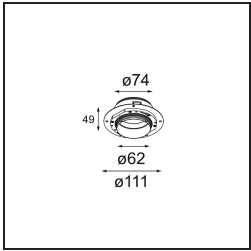

Date

Customer

Project

Type

Tetrix Cone Recessed 90 1x LED GU10 Black Chrome

Specifications

Material	13513680
Light Source Type	LED GU10
Lamp Included	No
Number of Light Sources	1
Light Direction	Down
Input Voltage	230V
Electrical Class	II
IP Rating	20
Glow wire rating (°C)	850
Indoor/Outdoor	Indoor
Application	Ceiling, Wall
Mounting	Recessed
Cut-out size (mm)	ø68 for Frame Recessed; ø89 for Frame Recessed TrimLess
Mounting depth (mm)	110.0
Adjustability	Not Applicable
Distance to Lighted Object (m)	0,1
Primary Colour & Primary Finish	Black, Chrome
Gross weight (g)	170.0
Remark	<ul style="list-style-type: none"> • Not suitable for installation ≤5km from the coast • Tetrix Recessed Ring or Tube Surface not included • This is not a complete product. Tetrix Recessed Ring or Tube Surface required. • This is not a complete product. Tetrix Recessed Ring or Tube Surface required.

Installation Accessories

- 13510083** Ring Recessed 62 1x IP55 Black Matt
- 13510038** Ring Recessed 62 1x IP55 White Matt

- 13515430** Ring Recessed Trimless 62 1x

13515530 Concrete Kit 62 150x150 1x

13515630 Concrete Ring 62 Standard Installation Housing