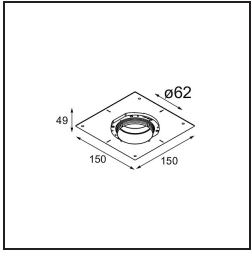

Date

Customer

Project

Type

Tetrix Cone Recessed 90 1x LED GU10 Black Chrome

Specifications

Material	13513680
Light Source Type	LED GU10
Lamp Included	No
Number of Light Sources	1
Light Direction	Down
Input Voltage	230V
Electrical Class	II
IP Rating	20
Glow wire rating (°C)	850
Indoor/Outdoor	Indoor
Application	Ceiling, Wall
Mounting	Recessed
Cut-out size (mm)	ø68 for Frame Recessed; ø89 for Frame Recessed TrimLess
Mounting depth (mm)	110.0
Adjustability	Not Applicable
Distance to Lighted Object (m)	0,1
Primary Colour & Primary Finish	Black, Chrome
Gross weight (g)	170.0
Remark	<ul style="list-style-type: none"> • Not suitable for installation ≤5km from the coast • Tetrix Recessed Ring or Tube Surface not included • This is not a complete product. Tetrix Recessed Ring or Tube Surface required. • This is not a complete product. Tetrix Recessed Ring or Tube Surface required.

Optical Accessories

- 13515038** Snoot 32 White Matt
- 13515032** Snoot 32 Black Structure

- 13515132** Honeycomb 33 Black Structure

- 13515232** Light Cone 44 Black Structure
- 13515238** Light Cone 44 White Matt

Installation Accessories

- 13510083** Ring Recessed 62 1x IP55 Black Matt
- 13510038** Ring Recessed 62 1x IP55 White Matt

- 13515430** Ring Recessed Trimless 62 1x

13515530 Concrete Kit 62 150x150 1x

13515630 Concrete Ring 62 Standard Installation Housing