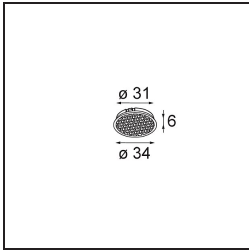

- **13515132** Honeycomb 33 Black Structure