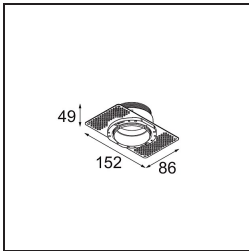

Date

Customer

Project

Type

Tetrix Cone Recessed 90 1x LED GU10 Black Chrome

Specifications

Material	13513680
Light Source Type	LED GU10
Lamp Included	No
Number of Light Sources	1
Light Direction	Down
Input Voltage	230V
Electrical Class	II
IP Rating	20
Glow wire rating (°C)	850
Indoor/Outdoor	Indoor
Application	Ceiling, Wall
Mounting	Recessed
Cut-out size (mm)	ø68 for Frame Recessed; ø89 for Frame Recessed TrimLess
Mounting depth (mm)	110.0
Adjustability	Not Applicable
Distance to Lighted Object (m)	0,1
Primary Colour & Primary Finish	Black, Chrome
Gross weight (g)	170.0
Remark	<ul style="list-style-type: none"> • Not suitable for installation ≤5km from the coast • Tetrix Recessed Ring or Tube Surface not included • This is not a complete product. Tetrix Recessed Ring or Tube Surface required. • This is not a complete product. Tetrix Recessed Ring or Tube Surface required.

Optical Accessories

- 13515038** Snoot 32 White Matt
- 13515032** Snoot 32 Black Structure

- 13515132** Honeycomb 33 Black Structure

- 13515232** Light Cone 44 Black Structure
- 13515238** Light Cone 44 White Matt

Installation Accessories

- 13510083** Ring Recessed 62 1x IP55 Black Matt
- 13510038** Ring Recessed 62 1x IP55 White Matt

- 13515430** Ring Recessed Trimless 62 1x

13515530 Concrete Kit 62 150x150 1x

13515630 Concrete Ring 62 Standard Installation Housing