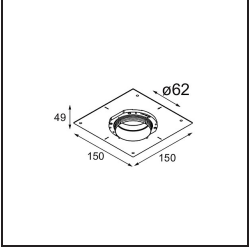

Specifications

Material	13513638
Light Source Type	LED GU10
Lamp Included	No
Number of Light Sources	1
Light Direction	Down
Input Voltage	230V
Electrical Class	II
IP Rating	20
Glow wire rating (°C)	850
Indoor/Outdoor	Indoor
Application	Ceiling, Wall
Mounting	Recessed
Cut-out size (mm)	ø68 for Frame Recessed; ø89 for Frame Recessed TrimLess
Mounting depth (mm)	110.0
Adjustability	Not Applicable
Distance to Lighted Object (m)	0,1
Primary Colour & Primary Finish	White, Matt
Gross weight (g)	170.0
Remark	<ul style="list-style-type: none"> • Tetrix Recessed Ring or Tube Surface not included • This is not a complete product. Tetrix Recessed Ring or Tube Surface required. • This is not a complete product. Tetrix Recessed Ring or Tube Surface required.

Optical Accessories

13515038 Snoot 32 White Matt
13515032 Snoot 32 Black Structure

13515132 Honeycomb 33 Black Structure

13515232 Light Cone 44 Black Structure
13515238 Light Cone 44 White Matt

Installation Accessories

13510083 Ring Recessed 62 1x IP55 Black Matt
13510038 Ring Recessed 62 1x IP55 White Matt

13515430 Ring Recessed Trimless 62 1x

13515530 Concrete Kit 62 150x150 1x

13515630 Concrete Ring 62 Standard Installation Housing