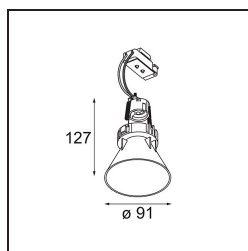

Date
Customer
Project
Type

Tetrix Cone Recessed 90 1x LED GU10 White Matt

Peeking out of the ceiling, Tetrix cone knows how to attract attention. Pair it with black or white optical accessories and make Tetrix Cone's prominent design even more interesting. And if you're looking to light wet and damp places, or a wellness environment, Tetrix Cone will do the trick, thanks to its IP55 rating.

Specifications

Material	13513638
Light Source Type	LED GU10
Lamp Included	No
Number of Light Sources	1
Light Direction	Down
Input Voltage	230V
Electrical Class	II
IP Rating	20
Glow wire rating (°C)	850
Indoor/Outdoor	Indoor
Application	Ceiling, Wall
Mounting	Recessed
Cut-out size (mm)	ø68 for Frame Recessed; ø89 for Frame Recessed TrimLess
Mounting depth (mm)	110.0
Adjustability	Not Applicable
Distance to Lighted Object (m)	0,1
Primary Colour & Primary Finish	White, Matt
Gross weight (g)	170.0
Remark	<ul style="list-style-type: none"> • Tetrix Recessed Ring or Tube Surface not included • This is not a complete product. Tetrix Recessed Ring or Tube Surface required. • This is not a complete product. Tetrix Recessed Ring or Tube Surface required.