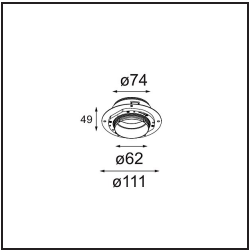

Specifications

Material	13513638
Light Source Type	LED GU10
Lamp Included	No
Number of Light Sources	1
Light Direction	Down
Input Voltage	230V
Electrical Class	II
IP Rating	20
Glow wire rating (°C)	850
Indoor/Outdoor	Indoor
Application	Ceiling, Wall
Mounting	Recessed
Cut-out size (mm)	ø68 for Frame Recessed; ø89 for Frame Recessed TrimLess
Mounting depth (mm)	110.0
Adjustability	Not Applicable
Distance to Lighted Object (m)	0,1
Primary Colour & Primary Finish	White, Matt
Gross weight (g)	170.0
Remark	<ul style="list-style-type: none"> • Tetrix Recessed Ring or Tube Surface not included • This is not a complete product. Tetrix Recessed Ring or Tube Surface required. • This is not a complete product. Tetrix Recessed Ring or Tube Surface required.

Optical Accessories

13515038 Snoot 32 White Matt
13515032 Snoot 32 Black Structure

13515132 Honeycomb 33 Black Structure

13515232 Light Cone 44 Black Structure
13515238 Light Cone 44 White Matt

Installation Accessories

13510083 Ring Recessed 62 1x IP55 Black Matt
13510038 Ring Recessed 62 1x IP55 White Matt

13515430 Ring Recessed Trimless 62 1x

13515530 Concrete Kit 62 150x150 1x

13515630 Concrete Ring 62 Standard Installation Housing