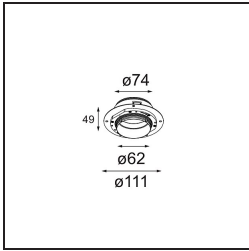

### Specifications

Material	13513638
Light Source Type	LED GU10
Lamp Included	No
Number of Light Sources	1
Light Direction	Down
Input Voltage	230V
Electrical Class	II
IP Rating	20
Glow wire rating (°C)	850
Indoor/Outdoor	Indoor
Application	Ceiling, Wall
Mounting	Recessed
Cut-out size (mm)	ø68 for Frame Recessed; ø89 for Frame Recessed TrimLess
Mounting depth (mm)	110.0
Adjustability	Not Applicable
Distance to Lighted Object (m)	0,1
Primary Colour & Primary Finish	White, Matt
Gross weight (g)	170.0
Remark	<ul style="list-style-type: none"> <li>• Tetrix Recessed Ring or Tube Surface not included</li> <li>• This is not a complete product. Tetrix Recessed Ring or Tube Surface required.</li> <li>• This is not a complete product. Tetrix Recessed Ring or Tube Surface required.</li> </ul>

**Installation Accessories**

**13510083** Ring Recessed 62 1x IP55 Black Matt  
**13510038** Ring Recessed 62 1x IP55 White Matt

**13515430** Ring Recessed Trimless 62 1x

**13515530** Concrete Kit 62 150x150 1x