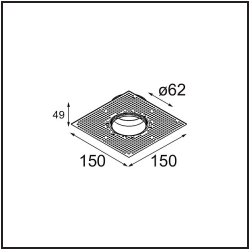

Specifications

Material	13513638
Light Source Type	LED GU10
Lamp Included	No
Number of Light Sources	1
Light Direction	Down
Input Voltage	230V
Electrical Class	II
IP Rating	20
Glow wire rating (°C)	850
Indoor/Outdoor	Indoor
Application	Ceiling, Wall
Mounting	Recessed
Cut-out size (mm)	ø68 for Frame Recessed; ø89 for Frame Recessed TrimLess
Mounting depth (mm)	110.0
Adjustability	Not Applicable
Distance to Lighted Object (m)	0,1
Primary Colour & Primary Finish	White, Matt
Gross weight (g)	170.0
Remark	<ul style="list-style-type: none"> • Tetrix Recessed Ring or Tube Surface not included • This is not a complete product. Tetrix Recessed Ring or Tube Surface required. • This is not a complete product. Tetrix Recessed Ring or Tube Surface required.

Optical Accessories

13515038 Snoot 32 White Matt
13515032 Snoot 32 Black Structure

13515132 Honeycomb 33 Black Structure

13515232 Light Cone 44 Black Structure
13515238 Light Cone 44 White Matt

Installation Accessories

13510083 Ring Recessed 62 1x IP55 Black Matt
13510038 Ring Recessed 62 1x IP55 White Matt

13515430 Ring Recessed Trimless 62 1x

13515530 Concrete Kit 62 150x150 1x

13515630 Concrete Ring 62 Standard Installation Housing