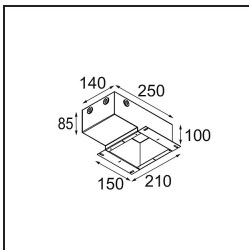

11624030 Installation Housing 140x250x100x210