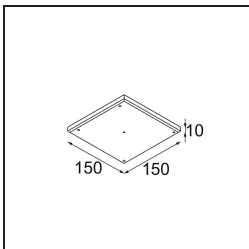

12292630 Gypsum Fibreboard 150x150

Choose a required accessory