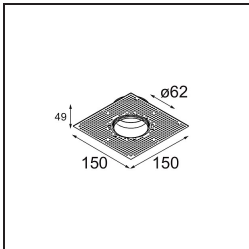

12293230 Plaster Kit Trimless 150x150 - 62 1x