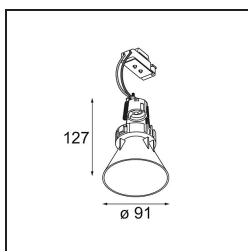

Date
Customer
Project
Type

*Tetrix Cone Recessed 90 1x LED GU10 White Matt*

Peeking out of the ceiling, Tetrix cone knows how to attract attention. Pair it with black or white optical accessories and make Tetrix Cone's prominent design even more interesting. And if you're looking to light wet and damp places, or a wellness environment, Tetrix Cone will do the trick, thanks to its IP55 rating.

### Specifications

Material	13513638
Light Source Type	LED GU10
Lamp Included	No
Number of Light Sources	1
Light Direction	Down
Input Voltage	230V
Electrical Class	II
IP Rating	20
Glow wire rating (°C)	850
Indoor/Outdoor	Indoor
Application	Ceiling, Wall
Mounting	Recessed
Cut-out size (mm)	ø68 for Frame Recessed; ø89 for Frame Recessed TrimLess
Mounting depth (mm)	110.0
Adjustability	Not Applicable
Distance to Lighted Object (m)	0,1
Primary Colour & Primary Finish	White, Matt
Gross weight (g)	170.0
Remark	<ul style="list-style-type: none"> <li>• Tetrix Recessed Ring or Tube Surface not included</li> <li>• This is not a complete product. Tetrix Recessed Ring or Tube Surface required.</li> <li>• This is not a complete product. Tetrix Recessed Ring or Tube Surface required.</li> </ul>