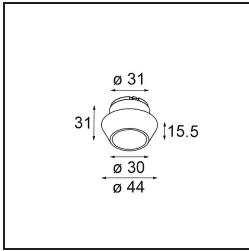

13515232 Light Cone 44 Black Structure
13515238 Light Cone 44 White Matt