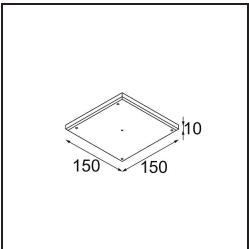

12292630 Gypsum Fibreboard 150x150

Choose a required accessory