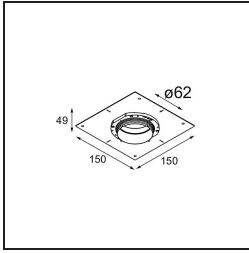

### Specifications

Material	13513638
Light Source Type	LED GU10
Lamp Included	No
Number of Light Sources	1
Light Direction	Down
Input Voltage	230V
Electrical Class	II
IP Rating	20
Glow wire rating (°C)	850
Indoor/Outdoor	Indoor
Application	Ceiling, Wall
Mounting	Recessed
Cut-out size (mm)	ø68 for Frame Recessed; ø89 for Frame Recessed TrimLess
Mounting depth (mm)	110.0
Adjustability	Not Applicable
Distance to Lighted Object (m)	0,1
Primary Colour & Primary Finish	White, Matt
Gross weight (g)	170.0
Remark	<ul style="list-style-type: none"> <li>• Tetrix Recessed Ring or Tube Surface not included</li> <li>• This is not a complete product. Tetrix Recessed Ring or Tube Surface required.</li> <li>• This is not a complete product. Tetrix Recessed Ring or Tube Surface required.</li> </ul>

**Optical Accessories**

**13515038** Snoot 32 White Matt  
**13515032** Snoot 32 Black Structure

**13515132** Honeycomb 33 Black Structure

**13515232** Light Cone 44 Black Structure  
**13515238** Light Cone 44 White Matt

**Installation Accessories**

**13510083** Ring Recessed 62 1x IP55 Black Matt  
**13510038** Ring Recessed 62 1x IP55 White Matt

**13515430** Ring Recessed Trimless 62 1x

**13515530** Concrete Kit 62 150x150 1x