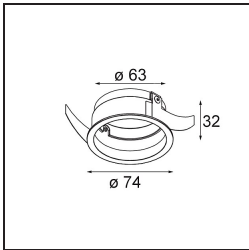

Specifications

Material	13513638
Light Source Type	LED GU10
Lamp Included	No
Number of Light Sources	1
Light Direction	Down
Input Voltage	230V
Electrical Class	II
IP Rating	20
Glow wire rating (°C)	850
Indoor/Outdoor	Indoor
Application	Ceiling, Wall
Mounting	Recessed
Cut-out size (mm)	ø68 for Frame Recessed; ø89 for Frame Recessed TrimLess
Mounting depth (mm)	110.0
Adjustability	Not Applicable
Distance to Lighted Object (m)	0,1
Primary Colour & Primary Finish	White, Matt
Gross weight (g)	170.0
Remark	<ul style="list-style-type: none"> • Tetrix Recessed Ring or Tube Surface not included • This is not a complete product. Tetrix Recessed Ring or Tube Surface required. • This is not a complete product. Tetrix Recessed Ring or Tube Surface required.

Optical Accessories

13515038 Snoot 32 White Matt
13515032 Snoot 32 Black Structure

13515132 Honeycomb 33 Black Structure

13515232 Light Cone 44 Black Structure
13515238 Light Cone 44 White Matt

Installation Accessories

13510083 Ring Recessed 62 1x IP55 Black Matt
13510038 Ring Recessed 62 1x IP55 White Matt

13515430 Ring Recessed Trimless 62 1x

13515530 Concrete Kit 62 150x150 1x

13515630 Concrete Ring 62 Standard Installation Housing