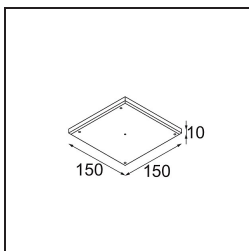

12292630 Gypsum Fibreboard 150x150

Choose a required accessory