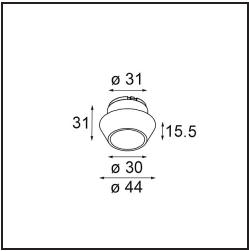

Specifications

Material	13513583
Light Source Type	LED
LED Type	BRIDGELUX V8G8
LED technology	LED COB
CRI	Min. 90
Colour Temperature	4000K
Lifetime	L90B10 @50,000 Hours
Lamp Included	Yes
Number of Light Sources	1
CIE flux code	100 100 100 100 96
Binning (SDCM)	2
Light Direction	Down
Optic	Collimator
Measured beam angle (°)	40.3
Input Voltage	Constant Current Driver Required
Electrical Class	III
IP Rating	55
Glow wire rating (°C)	850
Indoor/Outdoor	Indoor
Application	Ceiling, Wall
Mounting	Recessed
Cut-out size (mm)	ø68 for Frame Recessed; ø89 for Frame Recessed TrimLess
Mounting depth (mm)	110.0
Adjustability	Not Applicable
Distance to Lighted Object (m)	0,1
Primary Colour & Primary Finish	Black, Matt
Gross weight (g)	188.0
Drive current (mA)	350 500
Min. forward voltage (Vf)	13,2 13,7
Max. forward voltage (Vf)	15,0 15,4
Connected load (W)	5,0 7,2
Luminous flux per lamp (lm)	566 760
Efficacy (lm/W)	113 105
Glare rating	10 11

Remark	<ul style="list-style-type: none">• Tetrix Recessed Ring or Tube Surface not included• This is not a complete product. Tetrix Recessed Ring or Tube Surface required.• This is not a complete product. Tetrix Recessed Ring or Tube Surface required.
--------	---

TM30 & CRI diagram

Light distribution & beam diagram

Optical Accessories

- 13515038** Snoot 32 White Matt
- 13515032** Snoot 32 Black Structure

- 13515132** Honeycomb 33 Black Structure

- 13515232** Light Cone 44 Black Structure
- 13515238** Light Cone 44 White Matt