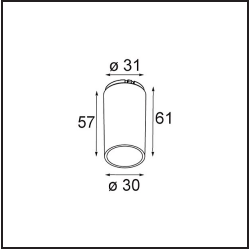

Specifications

Material	13513583
Light Source Type	LED
LED Type	BRIDGELUX V8G8
LED technology	LED COB
CRI	Min. 90
Colour Temperature	4000K
Lifetime	L90B10 @50,000 Hours
Lamp Included	Yes
Number of Light Sources	1
CIE flux code	100 100 100 100 96
Binning (SDCM)	2
Light Direction	Down
Optic	Collimator
Measured beam angle (°)	40.3
Input Voltage	Constant Current Driver Required
Electrical Class	III
IP Rating	55
Glow wire rating (°C)	850
Indoor/Outdoor	Indoor
Application	Ceiling, Wall
Mounting	Recessed
Cut-out size (mm)	ø68 for Frame Recessed; ø89 for Frame Recessed TrimLess
Mounting depth (mm)	110.0
Adjustability	Not Applicable
Distance to Lighted Object (m)	0,1
Primary Colour & Primary Finish	Black, Matt
Gross weight (g)	188.0
Drive current (mA)	350 500
Min. forward voltage (Vf)	13,2 13,7
Max. forward voltage (Vf)	15,0 15,4
Connected load (W)	5,0 7,2
Luminous flux per lamp (lm)	566 760
Efficacy (lm/W)	113 105
Glare rating	10 11

Remark	<ul style="list-style-type: none">• Tetrix Recessed Ring or Tube Surface not included• This is not a complete product. Tetrix Recessed Ring or Tube Surface required.• This is not a complete product. Tetrix Recessed Ring or Tube Surface required.
--------	---

TM30 & CRI diagram

Light distribution & beam diagram

Optical Accessories

- 13515038** Snoot 32 White Matt
- 13515032** Snoot 32 Black Structure

- 13515132** Honeycomb 33 Black Structure

- 13515232** Light Cone 44 Black Structure
- 13515238** Light Cone 44 White Matt