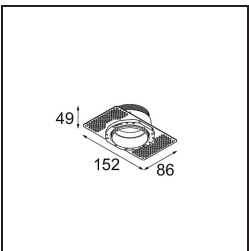

Specifications

Material	13513583
Light Source Type	LED
LED Type	BRIDGELUX V8G8
LED technology	LED COB
CRI	Min. 90
Colour Temperature	4000K
Lifetime	L90B10 @50,000 Hours
Lamp Included	Yes
Number of Light Sources	1
CIE flux code	100 100 100 100 96
Binning (SDCM)	2
Light Direction	Down
Optic	Collimator
Measured beam angle (°)	40.3
Input Voltage	Constant Current Driver Required
Electrical Class	III
IP Rating	55
Glow wire rating (°C)	850
Indoor/Outdoor	Indoor
Application	Ceiling, Wall
Mounting	Recessed
Cut-out size (mm)	ø68 for Frame Recessed; ø89 for Frame Recessed TrimLess
Mounting depth (mm)	110.0
Adjustability	Not Applicable
Distance to Lighted Object (m)	0,1
Primary Colour & Primary Finish	Black, Matt
Gross weight (g)	188.0
Drive current (mA)	350 500
Min. forward voltage (Vf)	13,2 13,7
Max. forward voltage (Vf)	15,0 15,4
Connected load (W)	5,0 7,2
Luminous flux per lamp (lm)	566 760
Efficacy (lm/W)	113 105
Glare rating	10 11

Remark	<ul style="list-style-type: none">• Tetrix Recessed Ring or Tube Surface not included• This is not a complete product. Tetrix Recessed Ring or Tube Surface required.• This is not a complete product. Tetrix Recessed Ring or Tube Surface required.
--------	---

TM30 & CRI diagram

Light distribution & beam diagram

Optical Accessories

- 13515038** Snoot 32 White Matt
- 13515032** Snoot 32 Black Structure

- 13515132** Honeycomb 33 Black Structure

- 13515232** Light Cone 44 Black Structure
- 13515238** Light Cone 44 White Matt

Installation Accessories

- 13510083** Ring Recessed 62 1x IP55 Black Matt
- 13510038** Ring Recessed 62 1x IP55 White Matt

- 13515430** Ring Recessed Trimless 62 1x

13515530 Concrete Kit 62 150x150 1x

13515630 Concrete Ring 62 Standard Installation Housing