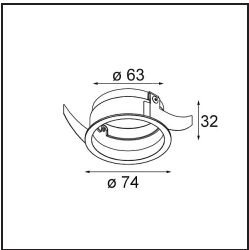

Specifications

Material	13513583
Light Source Type	LED
LED Type	BRIDGELUX V8G8
LED technology	LED COB
CRI	Min. 90
Colour Temperature	4000K
Lifetime	L90B10 @50,000 Hours
Lamp Included	Yes
Number of Light Sources	1
CIE flux code	100 100 100 100 96
Binning (SDCM)	2
Light Direction	Down
Optic	Collimator
Measured beam angle (°)	40.3
Input Voltage	Constant Current Driver Required
Electrical Class	III
IP Rating	55
Glow wire rating (°C)	850
Indoor/Outdoor	Indoor
Application	Ceiling, Wall
Mounting	Recessed
Cut-out size (mm)	ø68 for Frame Recessed; ø89 for Frame Recessed TrimLess
Mounting depth (mm)	110.0
Adjustability	Not Applicable
Distance to Lighted Object (m)	0,1
Primary Colour & Primary Finish	Black, Matt
Gross weight (g)	188.0
Drive current (mA)	350 500
Min. forward voltage (Vf)	13,2 13,7
Max. forward voltage (Vf)	15,0 15,4
Connected load (W)	5,0 7,2
Luminous flux per lamp (lm)	566 760
Efficacy (lm/W)	113 105
Glare rating	10 11

Remark	<ul style="list-style-type: none">• Tetrix Recessed Ring or Tube Surface not included• This is not a complete product. Tetrix Recessed Ring or Tube Surface required.• This is not a complete product. Tetrix Recessed Ring or Tube Surface required.
--------	---

TM30 & CRI diagram

Light distribution & beam diagram

Optical Accessories

- 13515038** Snoot 32 White Matt
- 13515032** Snoot 32 Black Structure

- 13515132** Honeycomb 33 Black Structure

- 13515232** Light Cone 44 Black Structure
- 13515238** Light Cone 44 White Matt

Installation Accessories

- 13510083** Ring Recessed 62 1x IP55 Black Matt
- 13510038** Ring Recessed 62 1x IP55 White Matt

- 13515430** Ring Recessed Trimless 62 1x

13515530 Concrete Kit 62 150x150 1x

13515630 Concrete Ring 62 Standard Installation Housing