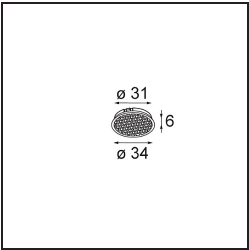

Specifications

Material	13513583
Light Source Type	LED
LED Type	BRIDGELUX V8G8
LED technology	LED COB
CRI	Min. 90
Colour Temperature	4000K
Lifetime	L90B10 @50,000 Hours
Lamp Included	Yes
Number of Light Sources	1
CIE flux code	100 100 100 100 96
Binning (SDCM)	2
Light Direction	Down
Optic	Collimator
Measured beam angle (°)	40.3
Input Voltage	Constant Current Driver Required
Electrical Class	III
IP Rating	55
Glow wire rating (°C)	850
Indoor/Outdoor	Indoor
Application	Ceiling, Wall
Mounting	Recessed
Cut-out size (mm)	ø68 for Frame Recessed; ø89 for Frame Recessed TrimLess
Mounting depth (mm)	110.0
Adjustability	Not Applicable
Distance to Lighted Object (m)	0,1
Primary Colour & Primary Finish	Black, Matt
Gross weight (g)	188.0
Drive current (mA)	350 500
Min. forward voltage (Vf)	13,2 13,7
Max. forward voltage (Vf)	15,0 15,4
Connected load (W)	5,0 7,2
Luminous flux per lamp (lm)	566 760
Efficacy (lm/W)	113 105
Glare rating	10 11

Remark	<ul style="list-style-type: none">• Tetrix Recessed Ring or Tube Surface not included• This is not a complete product. Tetrix Recessed Ring or Tube Surface required.• This is not a complete product. Tetrix Recessed Ring or Tube Surface required.
--------	---

TM30 & CRI diagram

Light distribution & beam diagram

Optical Accessories

- 13515038** Snoot 32 White Matt
- 13515032** Snoot 32 Black Structure

- 13515132** Honeycomb 33 Black Structure

- 13515232** Light Cone 44 Black Structure
- 13515238** Light Cone 44 White Matt