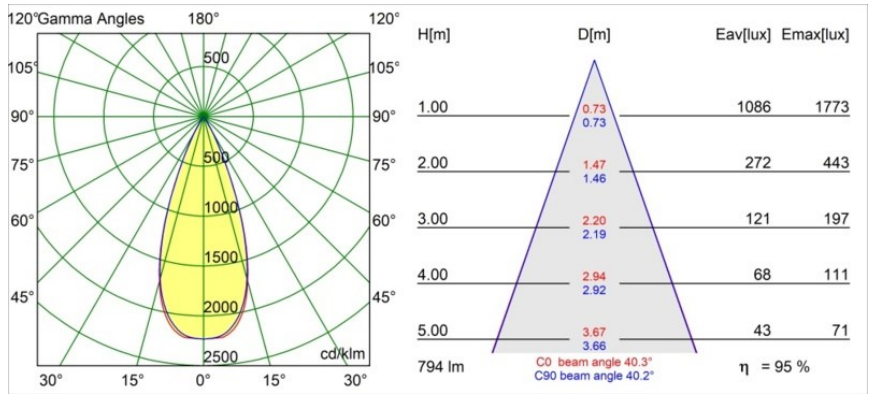

Light distribution & beam diagram