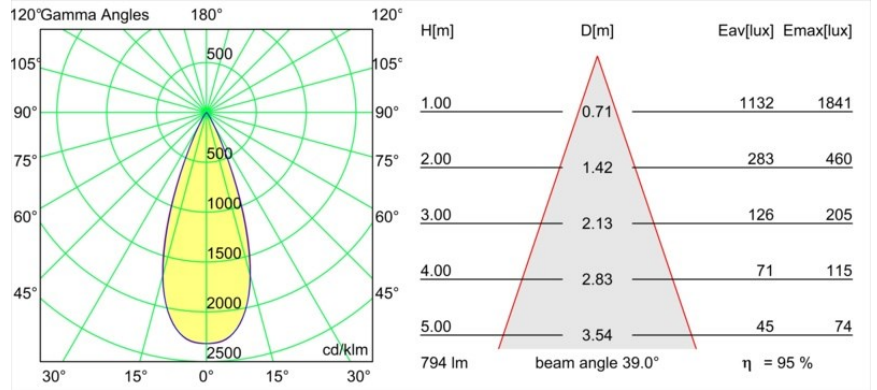

Light distribution & beam diagram