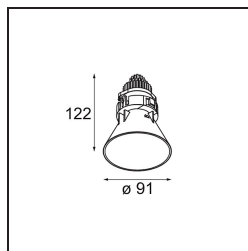

Date
Customer
Project
Type

Tetrix Cone Recessed 90 lx IP55 LED 4000K Flood DE Black Chrome

Peeking out of the ceiling, Tetrix cone knows how to attract attention. Pair it with black or white optical accessories and make Tetrix Cone's prominent design even more interesting. And if you're looking to light wet and damp places, or a wellness environment, Tetrix Cone will do the trick, thanks to its IP55 rating.

Specifications

Material	13513580
Light Source Type	LED
LED Type	BRIDGELUX V8G8
LED technology	LED COB
CRI	Min. 90
Colour Temperature	4000K
Lifetime	L90B10 @50,000 Hours
Lamp Included	Yes
Number of Light Sources	1
CIE flux code	99 100 100 100 96
Binning (SDCM)	2
Light Direction	Down
Optic	Collimator
Measured beam angle (°)	39.2
Input Voltage	Constant Current Driver Required
Electrical Class	III
IP Rating	55
Glow wire rating (°C)	850
Indoor/Outdoor	Indoor
Application	Ceiling, Wall
Mounting	Recessed
Cut-out size (mm)	ø68 for Frame Recessed; ø89 for Frame Recessed TrimLess
Mounting depth (mm)	110.0
Adjustability	Not Applicable
Distance to Lighted Object (m)	0,1
Primary Colour & Primary Finish	Black, Chrome
Gross weight (g)	188.0
Drive current (mA)	350 500
Min. forward voltage (Vf)	13,2 13,7
Max. forward voltage (Vf)	15,0 15,4
Connected load (W)	5,0 7,2
Luminous flux per lamp (lm)	566 760
Efficacy (lm/W)	113 106
Glare rating	10 11