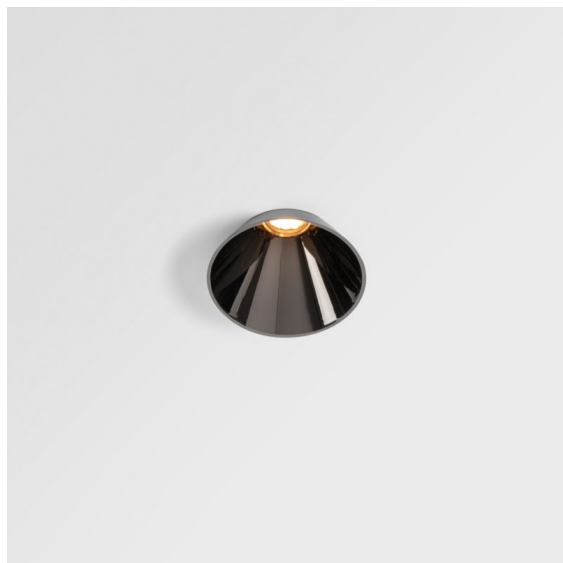

Date
Customer
Project
Type

Tetrix Cone Recessed 90 lx IP55 LED 4000K Flood DE Black Chrome

Peeking out of the ceiling, Tetrix cone knows how to attract attention. Pair it with black or white optical accessories and make Tetrix Cone's prominent design even more interesting. And if you're looking to light wet and damp places, or a wellness environment, Tetrix Cone will do the trick, thanks to its IP55 rating.

Specifications

Material	13513580
Light Source Type	LED
LED Type	BRIDGELUX V8G8
LED technology	LED COB
CRI	Min. 90
Colour Temperature	4000K
Lifetime	L90B10 @50,000 Hours
Lamp Included	Yes
Number of Light Sources	1
CIE flux code	99 100 100 100 96
Binning (SDCM)	2
Light Direction	Down
Optic	Collimator
Measured beam angle (°)	39.2
Input Voltage	Constant Current Driver Required
Electrical Class	III
IP Rating	55
Glow wire rating (°C)	850
Indoor/Outdoor	Indoor
Application	Ceiling, Wall
Mounting	Recessed
Cut-out size (mm)	ø68 for Frame Recessed; ø89 for Frame Recessed TrimLess
Mounting depth (mm)	110.0
Adjustability	Not Applicable
Distance to Lighted Object (m)	0,1
Primary Colour & Primary Finish	Black, Chrome
Gross weight (g)	188.0
Drive current (mA)	350 500
Min. forward voltage (Vf)	13,2 13,7
Max. forward voltage (Vf)	15,0 15,4
Connected load (W)	5,0 7,2
Luminous flux per lamp (lm)	566 760
Efficacy (lm/W)	113 106
Glare rating	10 11

Remark	<ul style="list-style-type: none">• Tetrix Recessed Ring or Tube Surface not included• This is not a complete product. Tetrix Recessed Ring or Tube Surface required.• This is not a complete product. Tetrix Recessed Ring or Tube Surface required.
--------	---