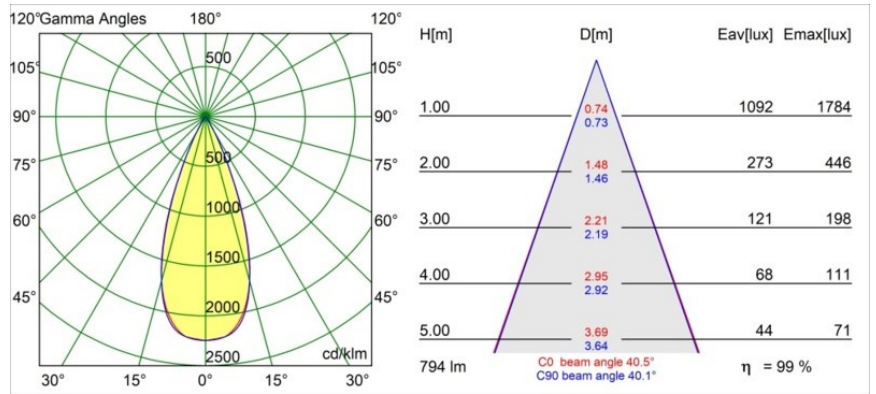

Light distribution & beam diagram