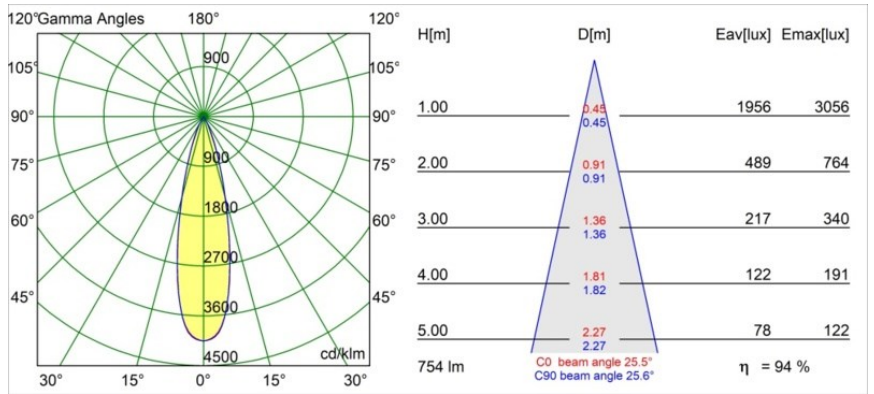

Light distribution & beam diagram