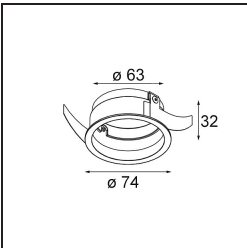

Specifications

Material	13513480
Light Source Type	LED
LED Type	BRIDGELUX V8G8
LED technology	LED COB
CRI	Min. 90
Colour Temperature	4000K
Lifetime	L90B10 @50,000 Hours
Lamp Included	Yes
Number of Light Sources	1
CIE flux code	100 100 100 100 96
Binning (SDCM)	2
Light Direction	Down
Optic	Collimator
Measured beam angle (°)	25.6
Input Voltage	Constant Current Driver Required
Electrical Class	III
IP Rating	55
Glow wire rating (°C)	850
Indoor/Outdoor	Indoor
Application	Ceiling, Wall
Mounting	Recessed
Cut-out size (mm)	ø68 for Frame Recessed; ø89 for Frame Recessed TrimLess
Mounting depth (mm)	110.0
Adjustability	Not Applicable
Distance to Lighted Object (m)	0,1
Primary Colour & Primary Finish	Black, Chrome
Gross weight (g)	188.0
Drive current (mA)	350 500
Min. forward voltage (Vf)	13,2 13,7
Max. forward voltage (Vf)	15,0 15,4
Connected load (W)	5,0 7,2
Luminous flux per lamp (lm)	525 703
Efficacy (lm/W)	105 98
Glare rating	6 7

Remark

- Tetrix Recessed Ring or Tube Surface not included
 - This is not a complete product. Tetrix Recessed Ring or Tube Surface required.
 - This is not a complete product. Tetrix Recessed Ring or Tube Surface required.
-

TM30 & CRI diagram

Light distribution & beam diagram

Optical Accessories

- 13515038** Snoot 32 White Matt
- 13515032** Snoot 32 Black Structure

- 13515132** Honeycomb 33 Black Structure

- 13515232** Light Cone 44 Black Structure
- 13515238** Light Cone 44 White Matt

Installation Accessories

- 13510083** Ring Recessed 62 1x IP55 Black Matt
- 13510038** Ring Recessed 62 1x IP55 White Matt

- 13515430** Ring Recessed Trimless 62 1x

13515530 Concrete Kit 62 150x150 1x

13515630 Concrete Ring 62 Standard Installation Housing