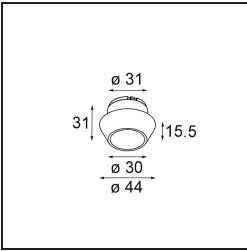

Specifications

Material	13513480
Light Source Type	LED
LED Type	BRIDGELUX V8G8
LED technology	LED COB
CRI	Min. 90
Colour Temperature	4000K
Lifetime	L90B10 @50,000 Hours
Lamp Included	Yes
Number of Light Sources	1
CIE flux code	100 100 100 100 96
Binning (SDCM)	2
Light Direction	Down
Optic	Collimator
Measured beam angle (°)	25.6
Input Voltage	Constant Current Driver Required
Electrical Class	III
IP Rating	55
Glow wire rating (°C)	850
Indoor/Outdoor	Indoor
Application	Ceiling, Wall
Mounting	Recessed
Cut-out size (mm)	ø68 for Frame Recessed; ø89 for Frame Recessed TrimLess
Mounting depth (mm)	110.0
Adjustability	Not Applicable
Distance to Lighted Object (m)	0,1
Primary Colour & Primary Finish	Black, Chrome
Gross weight (g)	188.0
Drive current (mA)	350 500
Min. forward voltage (Vf)	13,2 13,7
Max. forward voltage (Vf)	15,0 15,4
Connected load (W)	5,0 7,2
Luminous flux per lamp (lm)	525 703
Efficacy (lm/W)	105 98
Glare rating	6 7

Remark

- Tetrix Recessed Ring or Tube Surface not included
 - This is not a complete product. Tetrix Recessed Ring or Tube Surface required.
 - This is not a complete product. Tetrix Recessed Ring or Tube Surface required.
-

TM30 & CRI diagram

Light distribution & beam diagram

Optical Accessories

- 13515038** Snoot 32 White Matt
- 13515032** Snoot 32 Black Structure

- 13515132** Honeycomb 33 Black Structure

- 13515232** Light Cone 44 Black Structure
- 13515238** Light Cone 44 White Matt