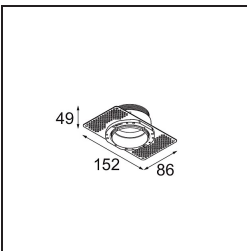

Specifications

Material	13513480
Light Source Type	LED
LED Type	BRIDGELUX V8G8
LED technology	LED COB
CRI	Min. 90
Colour Temperature	4000K
Lifetime	L90B10 @50,000 Hours
Lamp Included	Yes
Number of Light Sources	1
CIE flux code	100 100 100 100 96
Binning (SDCM)	2
Light Direction	Down
Optic	Collimator
Measured beam angle (°)	25.6
Input Voltage	Constant Current Driver Required
Electrical Class	III
IP Rating	55
Glow wire rating (°C)	850
Indoor/Outdoor	Indoor
Application	Ceiling, Wall
Mounting	Recessed
Cut-out size (mm)	ø68 for Frame Recessed; ø89 for Frame Recessed TrimLess
Mounting depth (mm)	110.0
Adjustability	Not Applicable
Distance to Lighted Object (m)	0,1
Primary Colour & Primary Finish	Black, Chrome
Gross weight (g)	188.0
Drive current (mA)	350 500
Min. forward voltage (Vf)	13,2 13,7
Max. forward voltage (Vf)	15,0 15,4
Connected load (W)	5,0 7,2
Luminous flux per lamp (lm)	525 703
Efficacy (lm/W)	105 98
Glare rating	6 7

Remark

- Tetrix Recessed Ring or Tube Surface not included
 - This is not a complete product. Tetrix Recessed Ring or Tube Surface required.
 - This is not a complete product. Tetrix Recessed Ring or Tube Surface required.
-

TM30 & CRI diagram

Light distribution & beam diagram

Optical Accessories

- 13515038** Snoot 32 White Matt
- 13515032** Snoot 32 Black Structure

- 13515132** Honeycomb 33 Black Structure

- 13515232** Light Cone 44 Black Structure
- 13515238** Light Cone 44 White Matt

Installation Accessories

- 13510083** Ring Recessed 62 1x IP55 Black Matt
- 13510038** Ring Recessed 62 1x IP55 White Matt

- 13515430** Ring Recessed Trimless 62 1x

13515530 Concrete Kit 62 150x150 1x

13515630 Concrete Ring 62 Standard Installation Housing