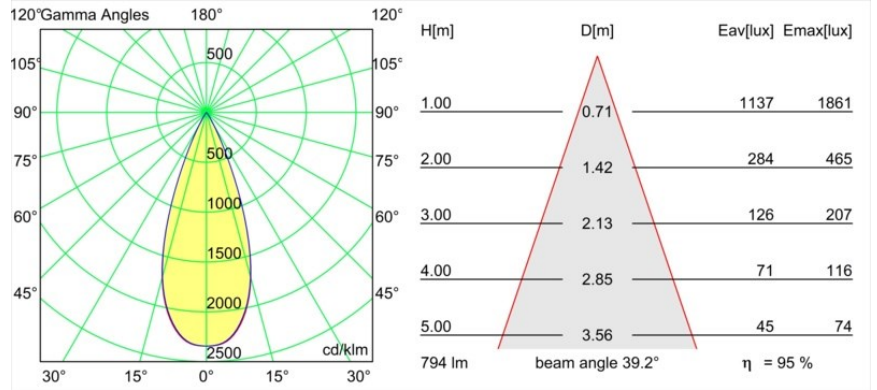

Light distribution & beam diagram