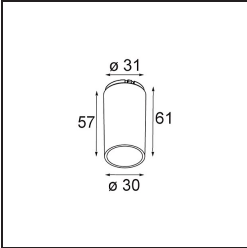

Specifications

Material	13513480
Light Source Type	LED
LED Type	BRIDGELUX V8G8
LED technology	LED COB
CRI	Min. 90
Colour Temperature	4000K
Lifetime	L90B10 @50,000 Hours
Lamp Included	Yes
Number of Light Sources	1
CIE flux code	100 100 100 100 96
Binning (SDCM)	2
Light Direction	Down
Optic	Collimator
Measured beam angle (°)	25.6
Input Voltage	Constant Current Driver Required
Electrical Class	III
IP Rating	55
Glow wire rating (°C)	850
Indoor/Outdoor	Indoor
Application	Ceiling, Wall
Mounting	Recessed
Cut-out size (mm)	ø68 for Frame Recessed; ø89 for Frame Recessed TrimLess
Mounting depth (mm)	110.0
Adjustability	Not Applicable
Distance to Lighted Object (m)	0,1
Primary Colour & Primary Finish	Black, Chrome
Gross weight (g)	188.0
Drive current (mA)	350 500
Min. forward voltage (Vf)	13,2 13,7
Max. forward voltage (Vf)	15,0 15,4
Connected load (W)	5,0 7,2
Luminous flux per lamp (lm)	525 703
Efficacy (lm/W)	105 98
Glare rating	6 7

Remark

- Tetrix Recessed Ring or Tube Surface not included
 - This is not a complete product. Tetrix Recessed Ring or Tube Surface required.
 - This is not a complete product. Tetrix Recessed Ring or Tube Surface required.
-

TM30 & CRI diagram

Light distribution & beam diagram

Optical Accessories

- 13515038** Snoot 32 White Matt
- 13515032** Snoot 32 Black Structure

- 13515132** Honeycomb 33 Black Structure

- 13515232** Light Cone 44 Black Structure
- 13515238** Light Cone 44 White Matt