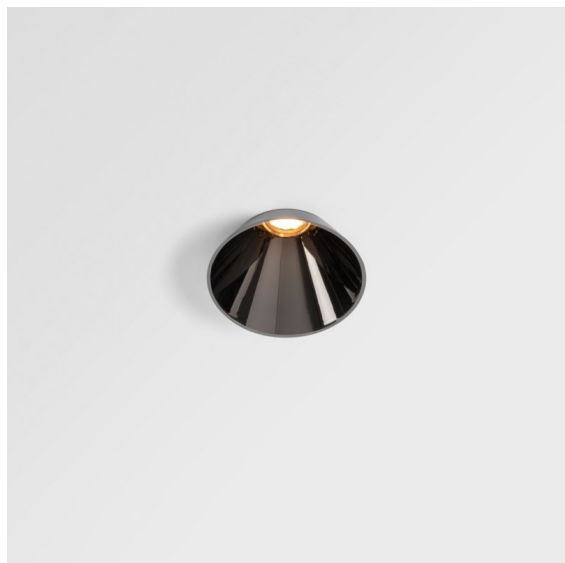

Date
Customer
Project
Type

Tetrix Cone Recessed 90 1x IP55 LED 4000K Medium DE Black Chrome

Peeking out of the ceiling, Tetrix cone knows how to attract attention. Pair it with black or white optical accessories and make Tetrix Cone's prominent design even more interesting. And if you're looking to light wet and damp places, or a wellness environment, Tetrix Cone will do the trick, thanks to its IP55 rating.

Specifications

Material	13513480
Light Source Type	LED
LED Type	BRIDGELUX V8G8
LED technology	LED COB
CRI	Min. 90
Colour Temperature	4000K
Lifetime	L90B10 @50,000 Hours
Lamp Included	Yes
Number of Light Sources	1
CIE flux code	100 100 100 100 96
Binning (SDCM)	2
Light Direction	Down
Optic	Collimator
Measured beam angle (°)	25.6
Input Voltage	Constant Current Driver Required
Electrical Class	III
IP Rating	55
Glow wire rating (°C)	850
Indoor/Outdoor	Indoor
Application	Ceiling, Wall
Mounting	Recessed
Cut-out size (mm)	ø68 for Frame Recessed; ø89 for Frame Recessed TrimLess
Mounting depth (mm)	110.0
Adjustability	Not Applicable
Distance to Lighted Object (m)	0,1
Primary Colour & Primary Finish	Black, Chrome
Gross weight (g)	188.0
Drive current (mA)	350 500
Min. forward voltage (Vf)	13,2 13,7
Max. forward voltage (Vf)	15,0 15,4
Connected load (W)	5,0 7,2
Luminous flux per lamp (lm)	525 703
Efficacy (lm/W)	105 98
Glare rating	6 7

Remark

- Tetrix Recessed Ring or Tube Surface not included
 - This is not a complete product. Tetrix Recessed Ring or Tube Surface required.
 - This is not a complete product. Tetrix Recessed Ring or Tube Surface required.
-